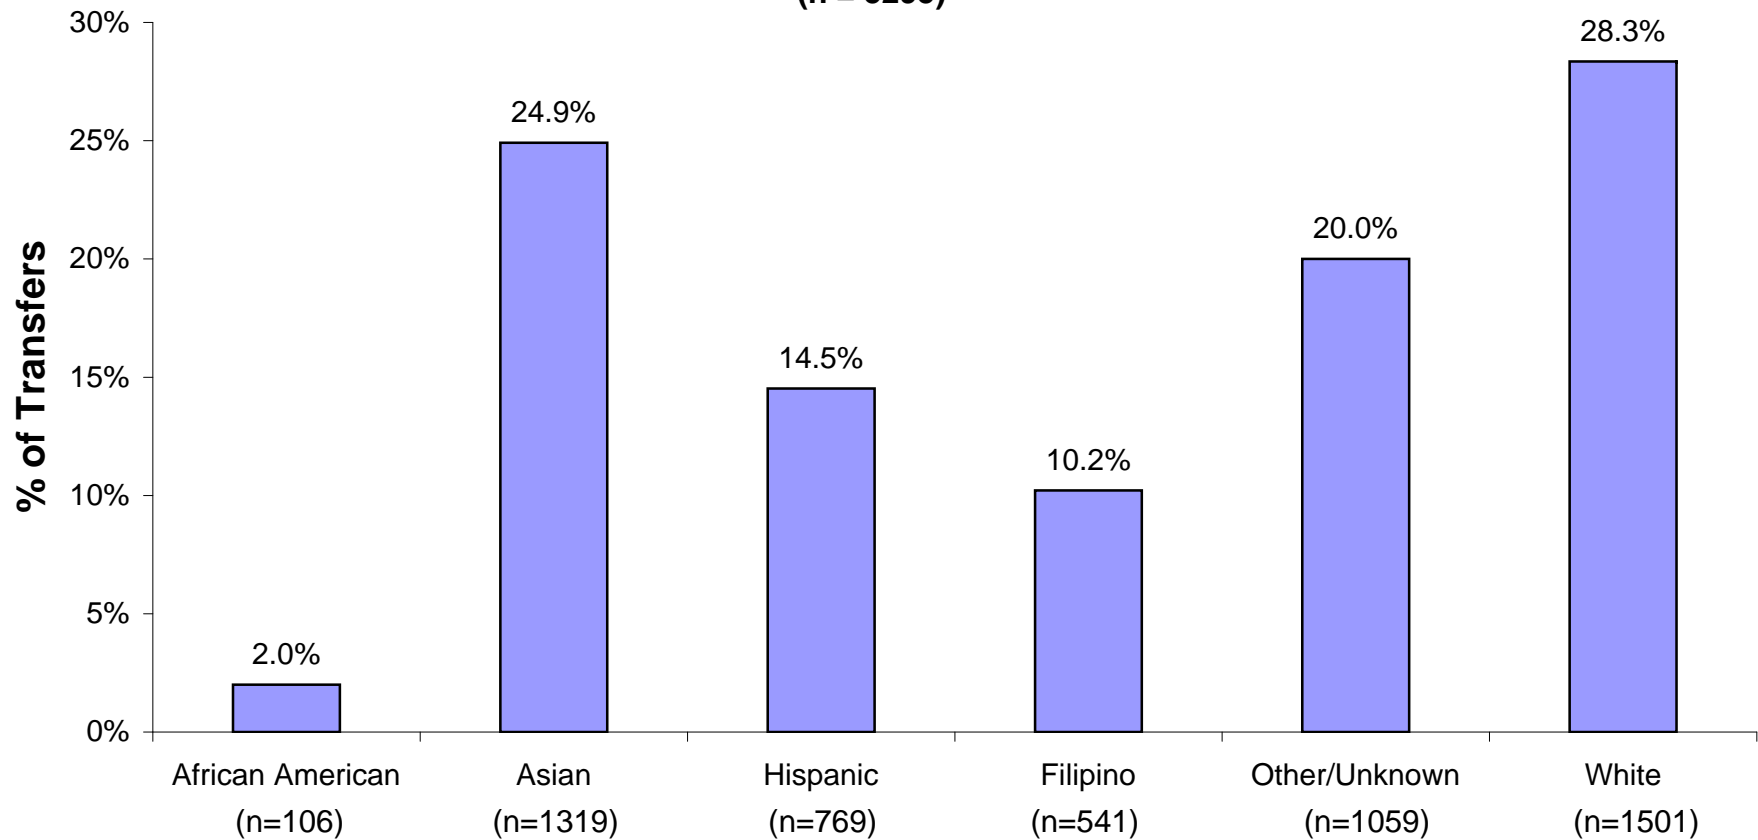

Figure 4  
**SMCCCD Transfers to The California State University  
By Ethnicity  
2001/02 - 2006/07 [6 academic years]**  
(n = 5295)

\*NOTE: Ethnicity transfer data not available for CSU prior to 2001-02 academic year.