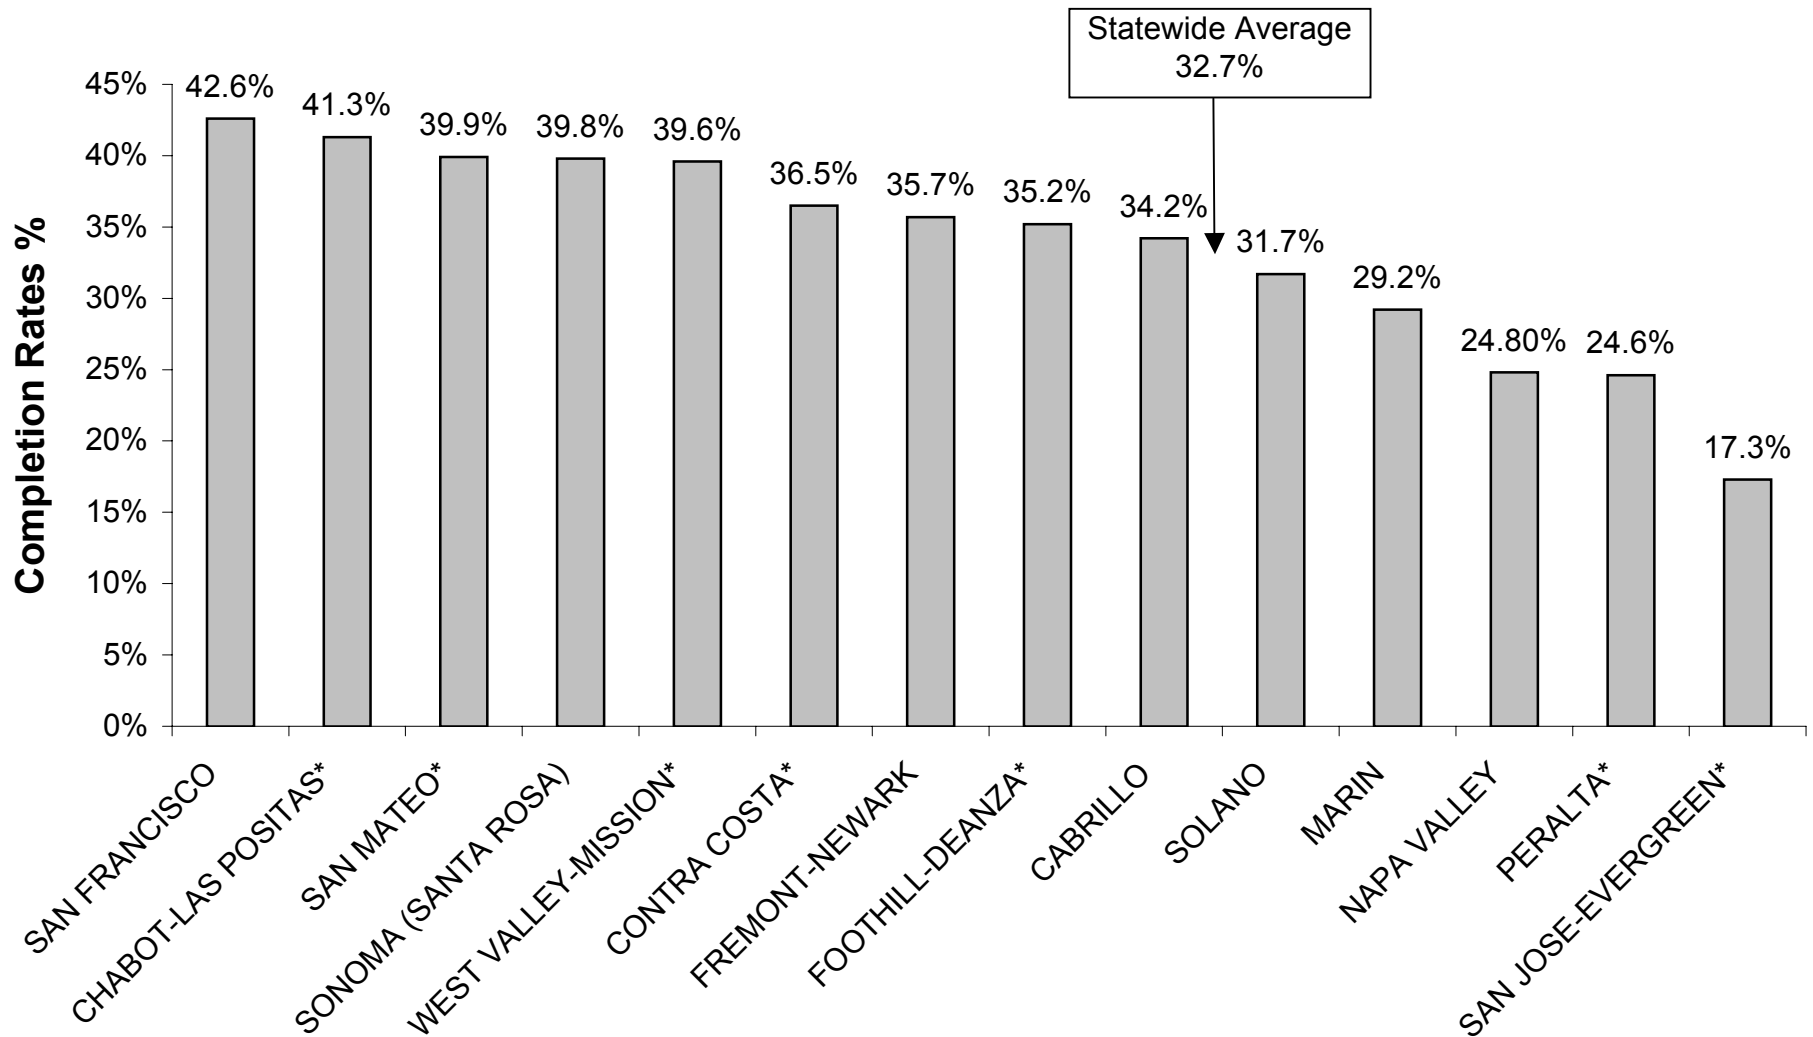

GREATER S. F. BAY AREA COMMUNITY COLLEGE DISTRICTS ASSOCIATE DEGREE & CERTIFICATE COMPLETION RATES 1997 - 2000

Note: * = Mult-Campus District