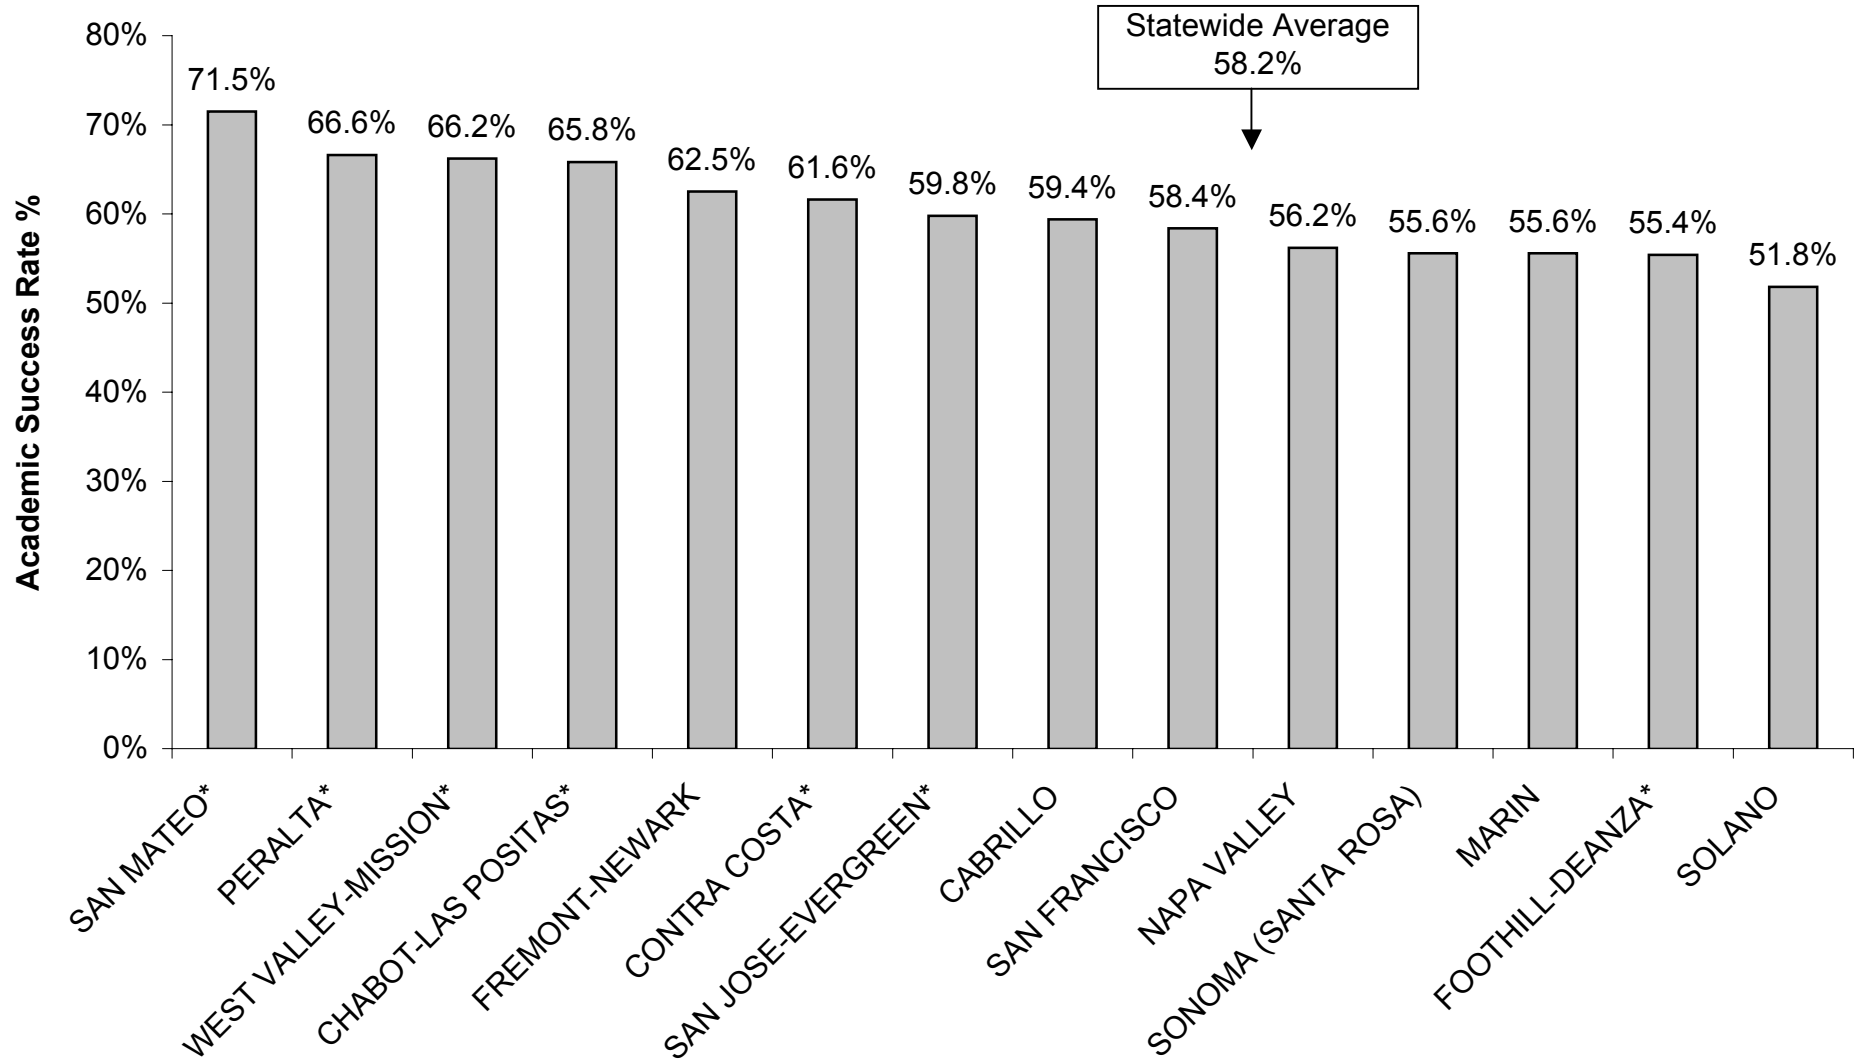

GREATER S. F. BAY AREA COMMUNITY COLLEGE DISTRICTS ACADEMIC SUCCESS RATES* 1997 - 2000

[*Transfer Rates & Associate Degree/Certificate Completion Rates Combined]

Note: * = Multi-Campus District