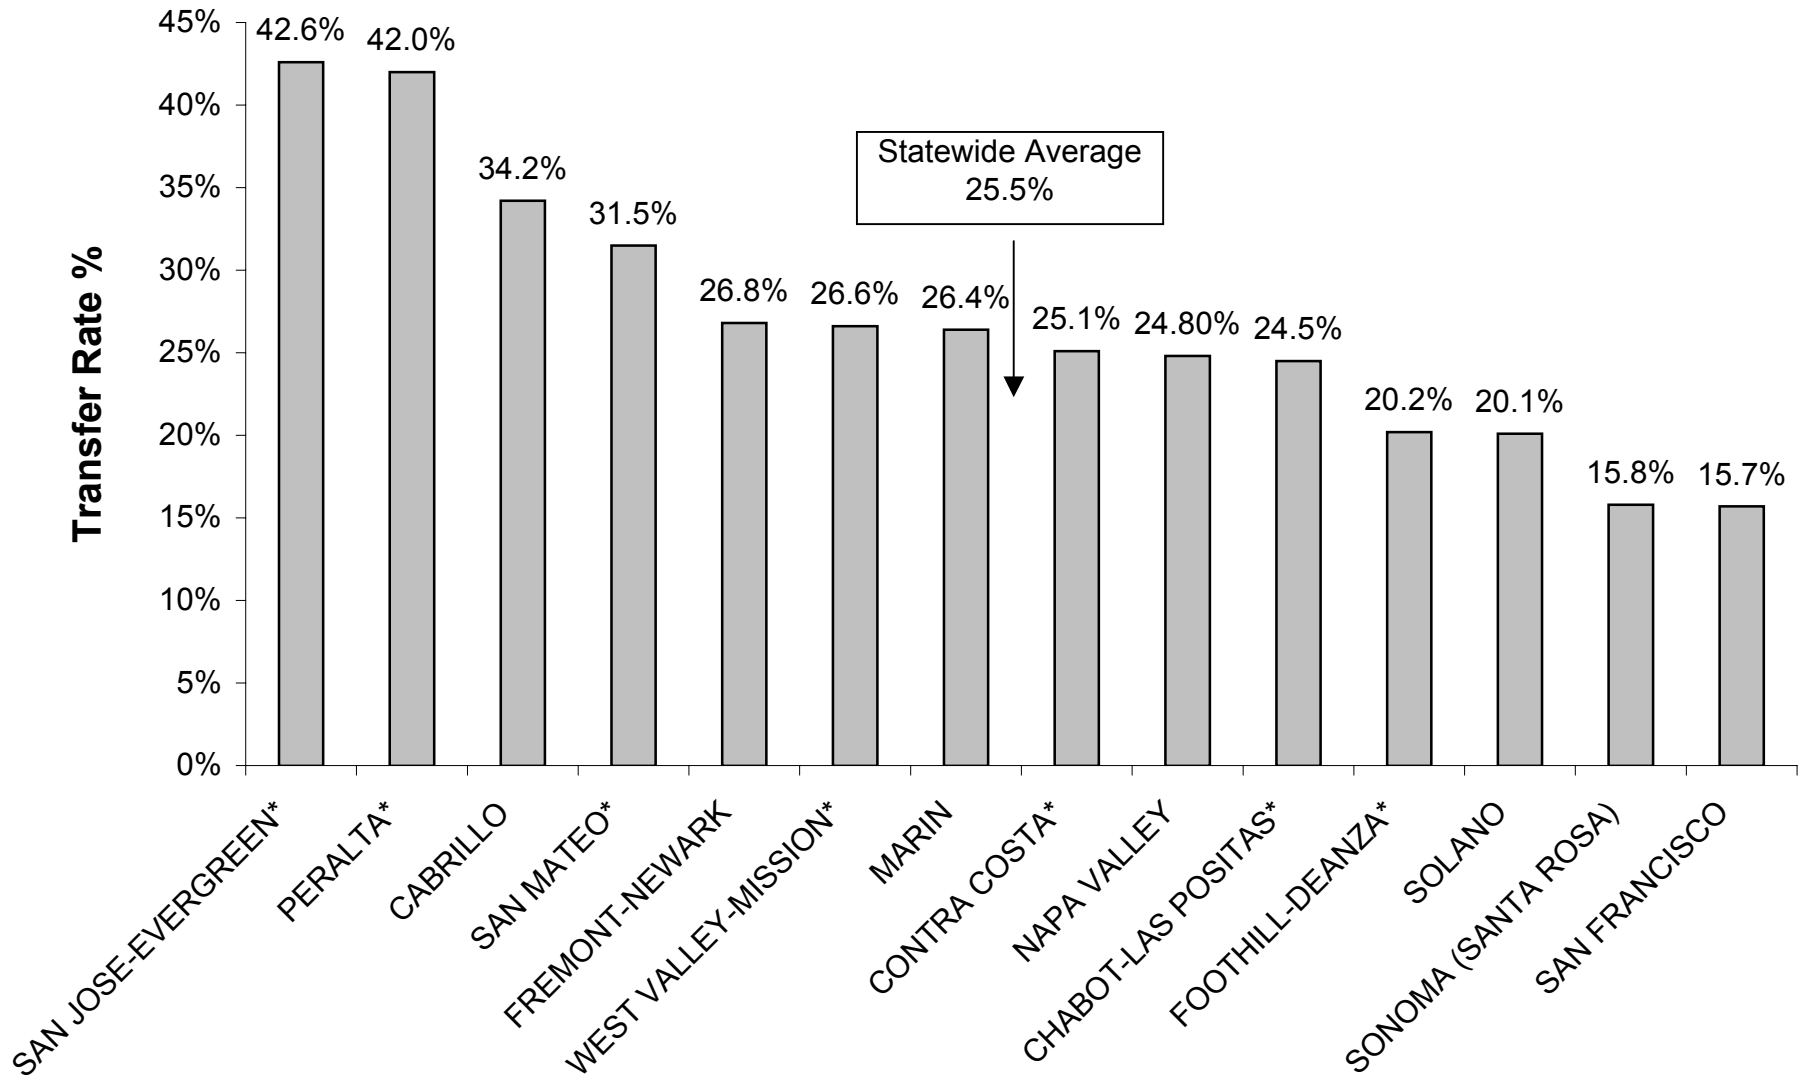

GREATER S. F. BAY AREA COMMUNITY COLLEGE DISTRICTS TRANSFER RATES 1997 - 2000

Note: * = Multi-Campus District