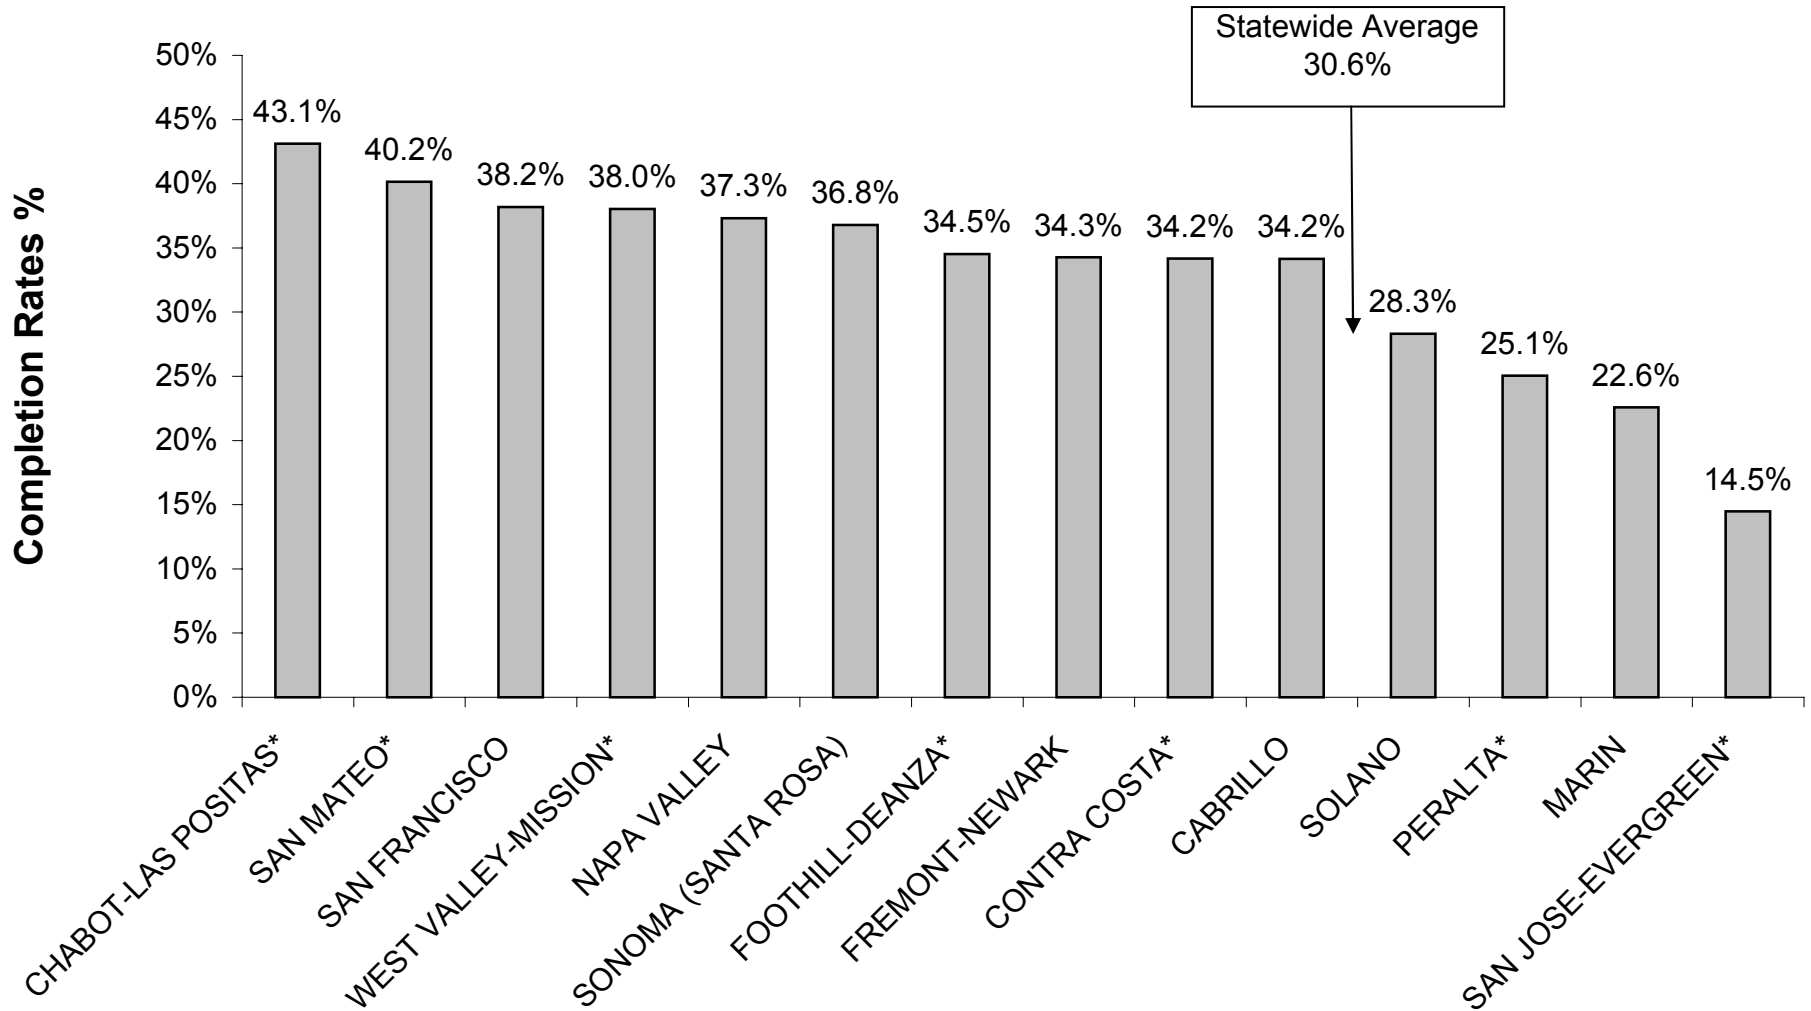

GREATER S. F. BAY AREA COMMUNITY COLLEGE DISTRICTS ASSOCIATE DEGREE & CERTIFICATE COMPLETION RATES 1998-2001

Note: * = Mult-Campus District