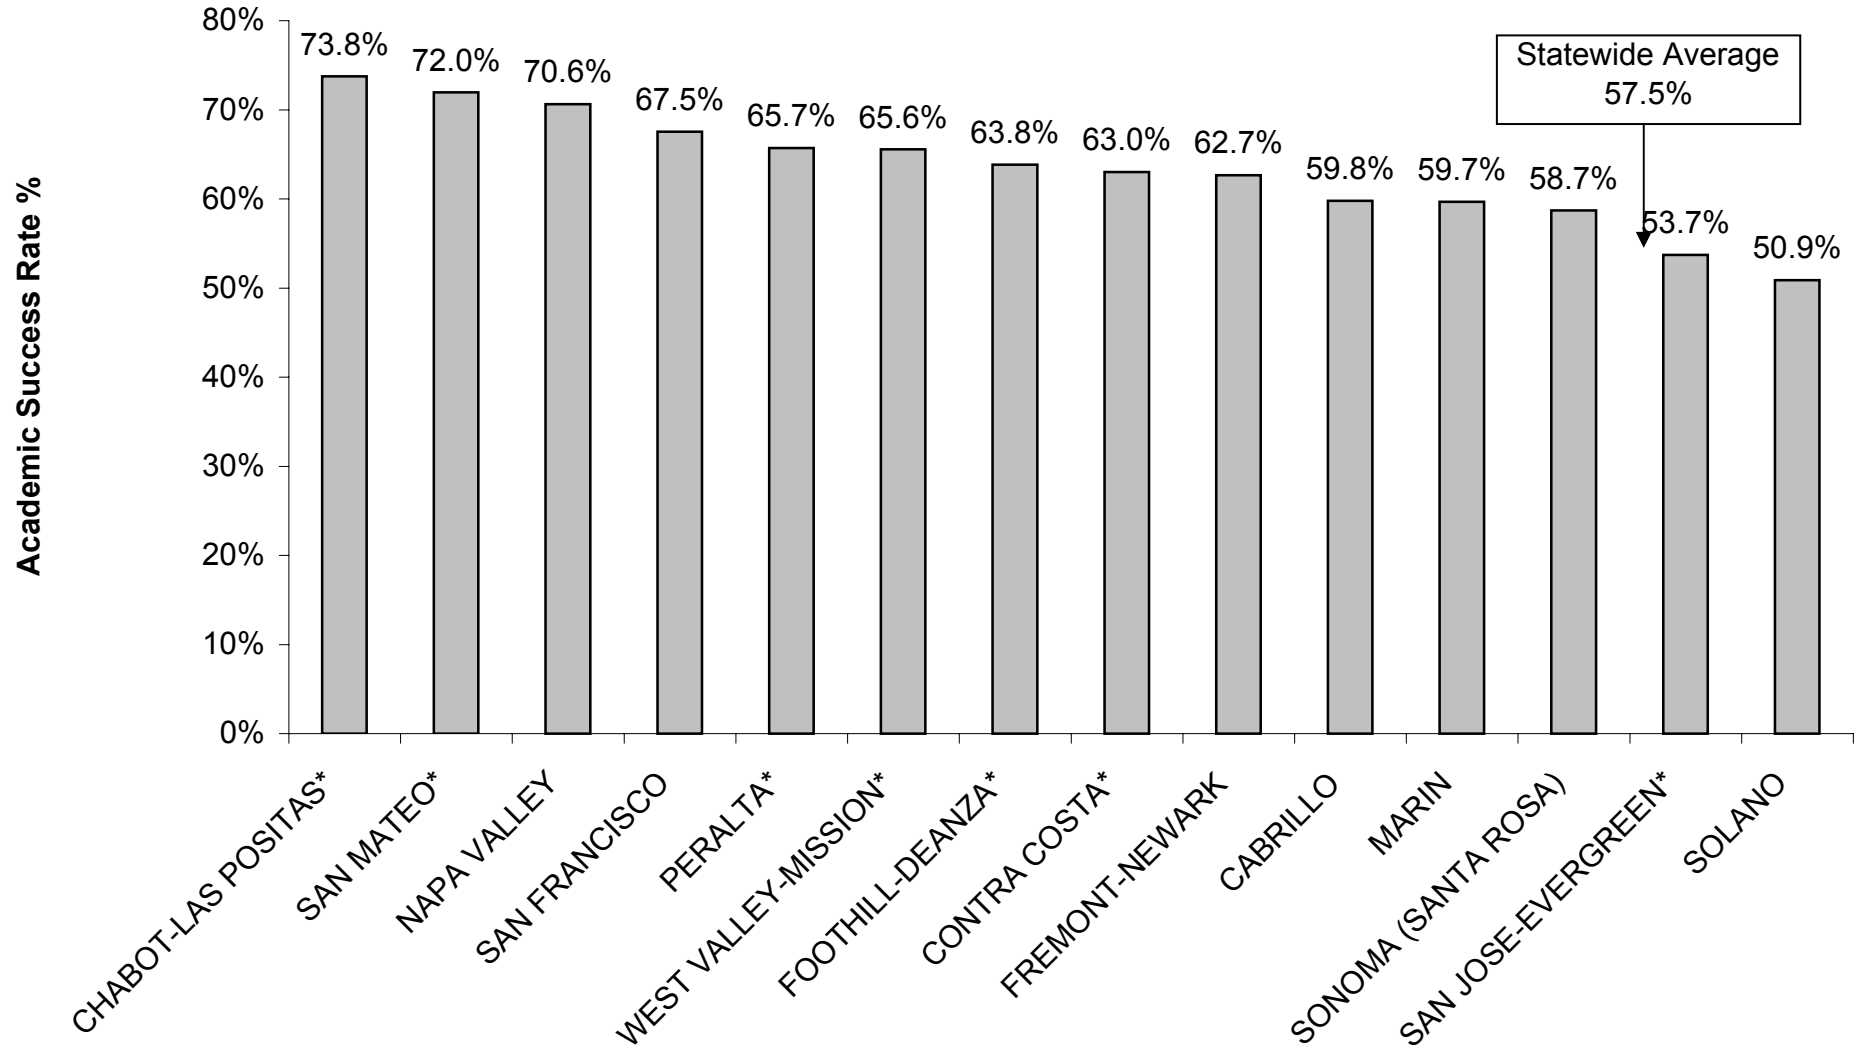

GREATER S. F. BAY AREA COMMUNITY COLLEGE DISTRICTS ACADEMIC SUCCESS RATES* 1998-2001

[*Transfer Rates & Associate Degree/Certificate Completion Rates Combined]

Note: * = Multi-Campus District