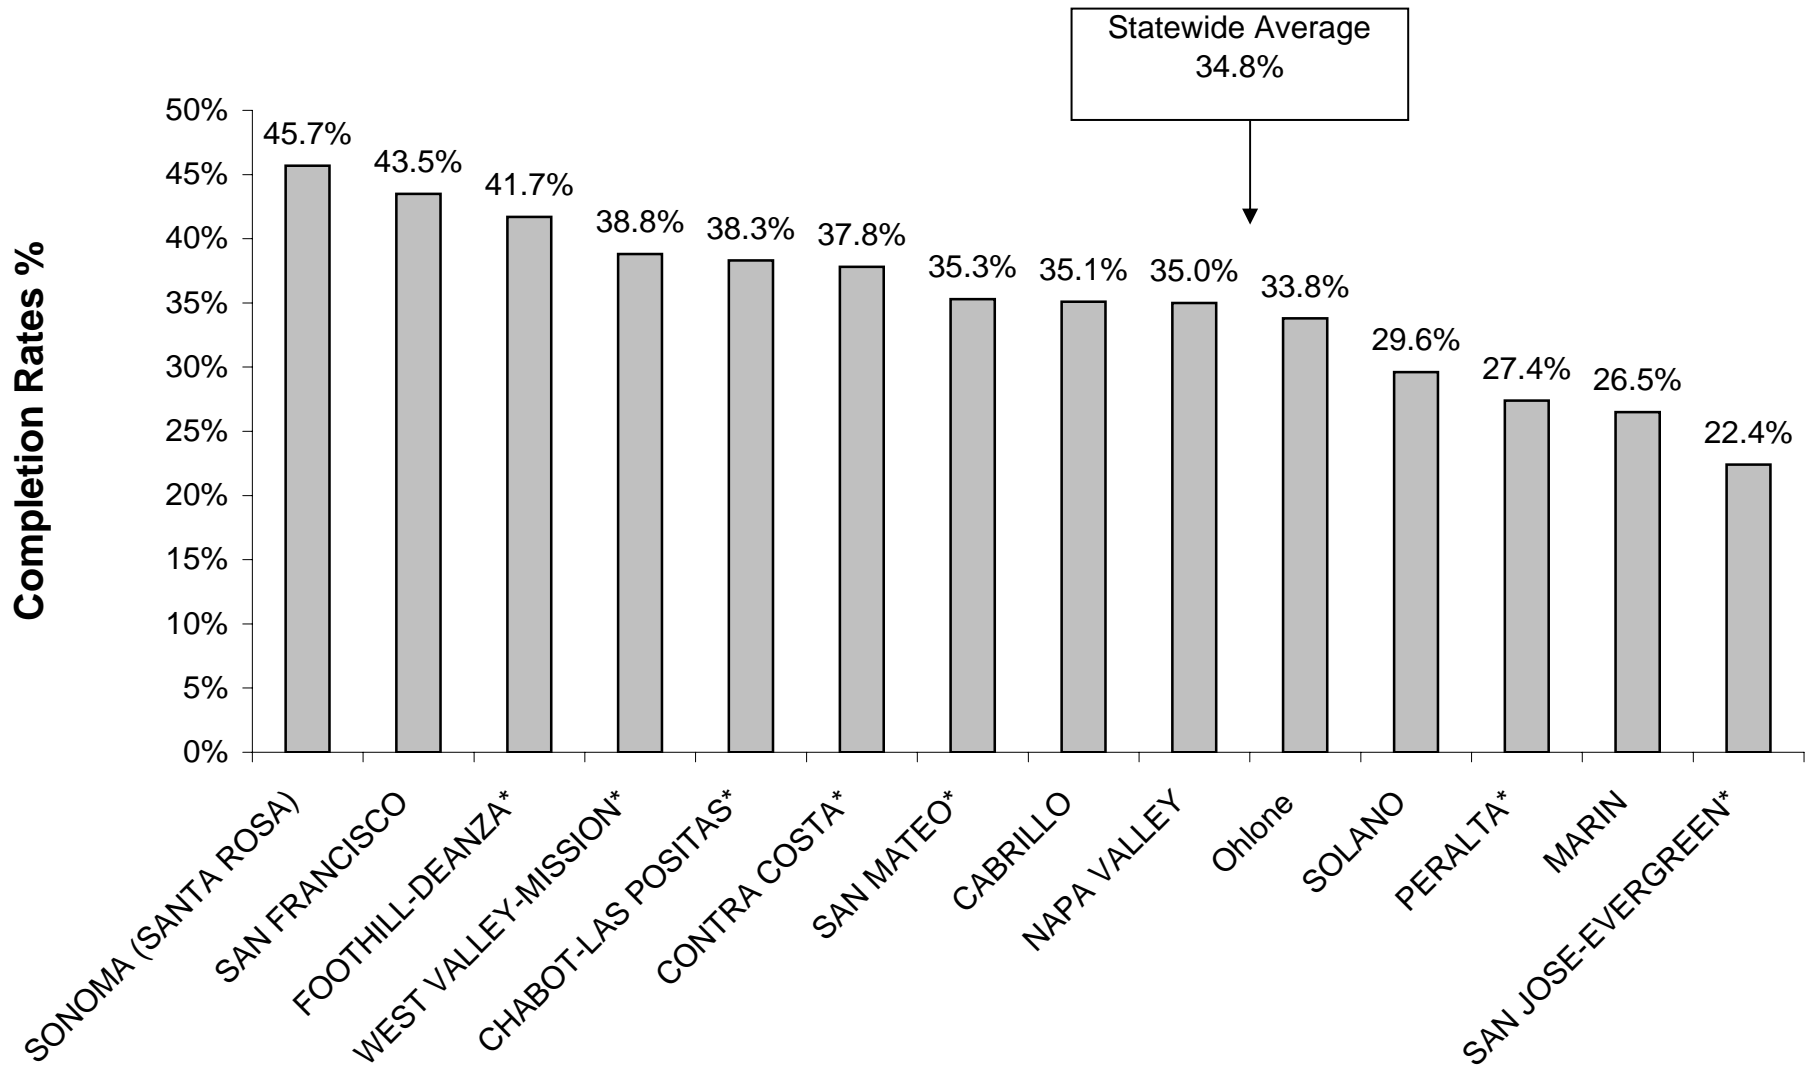

GREATER S. F. BAY AREA COMMUNITY COLLEGE DISTRICTS ASSOCIATE DEGREE & CERTIFICATE COMPLETION RATES 1999-2002

Note: * = Mult-Campus District