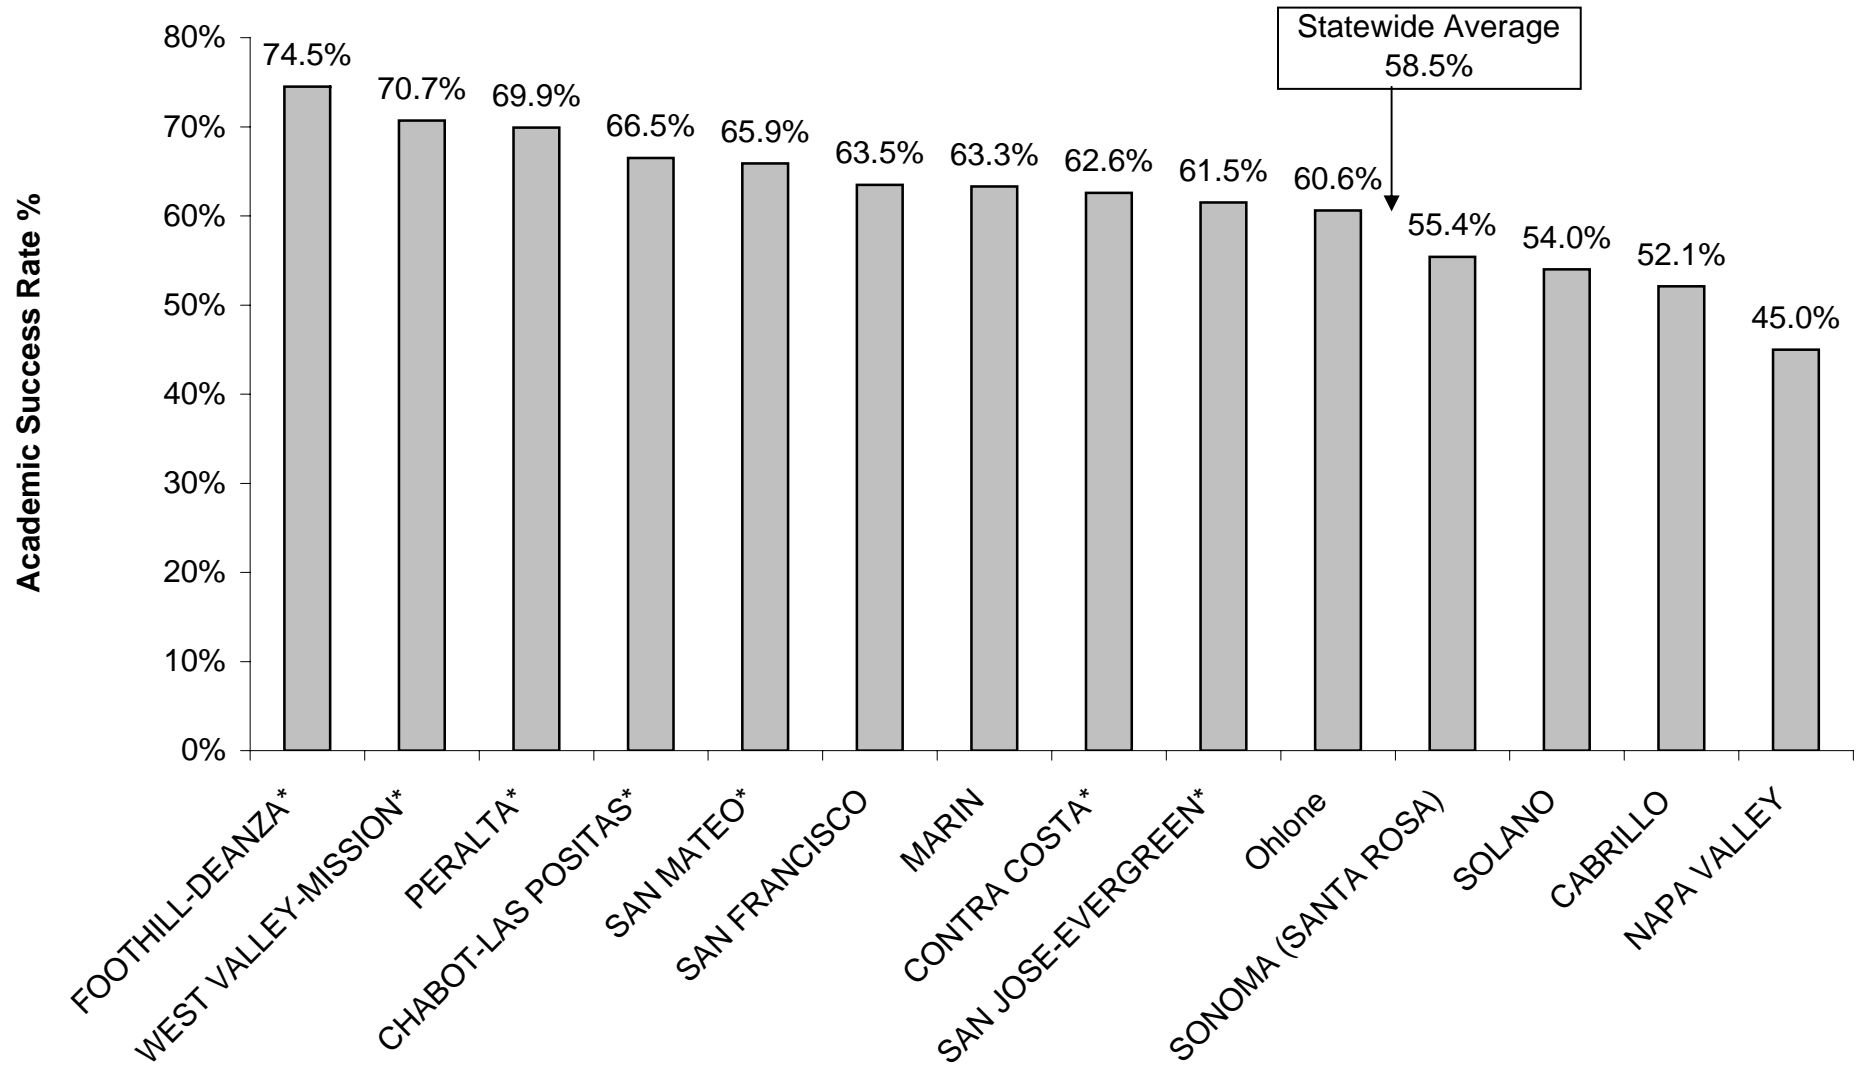

GREATER S. F. BAY AREA COMMUNITY COLLEGE DISTRICTS ACADEMIC SUCCESS RATES* 1999-2002

[*Transfer Rates & Associate Degree/Certificate Completion Rates Combined]

Note: * = Multi-Campus District