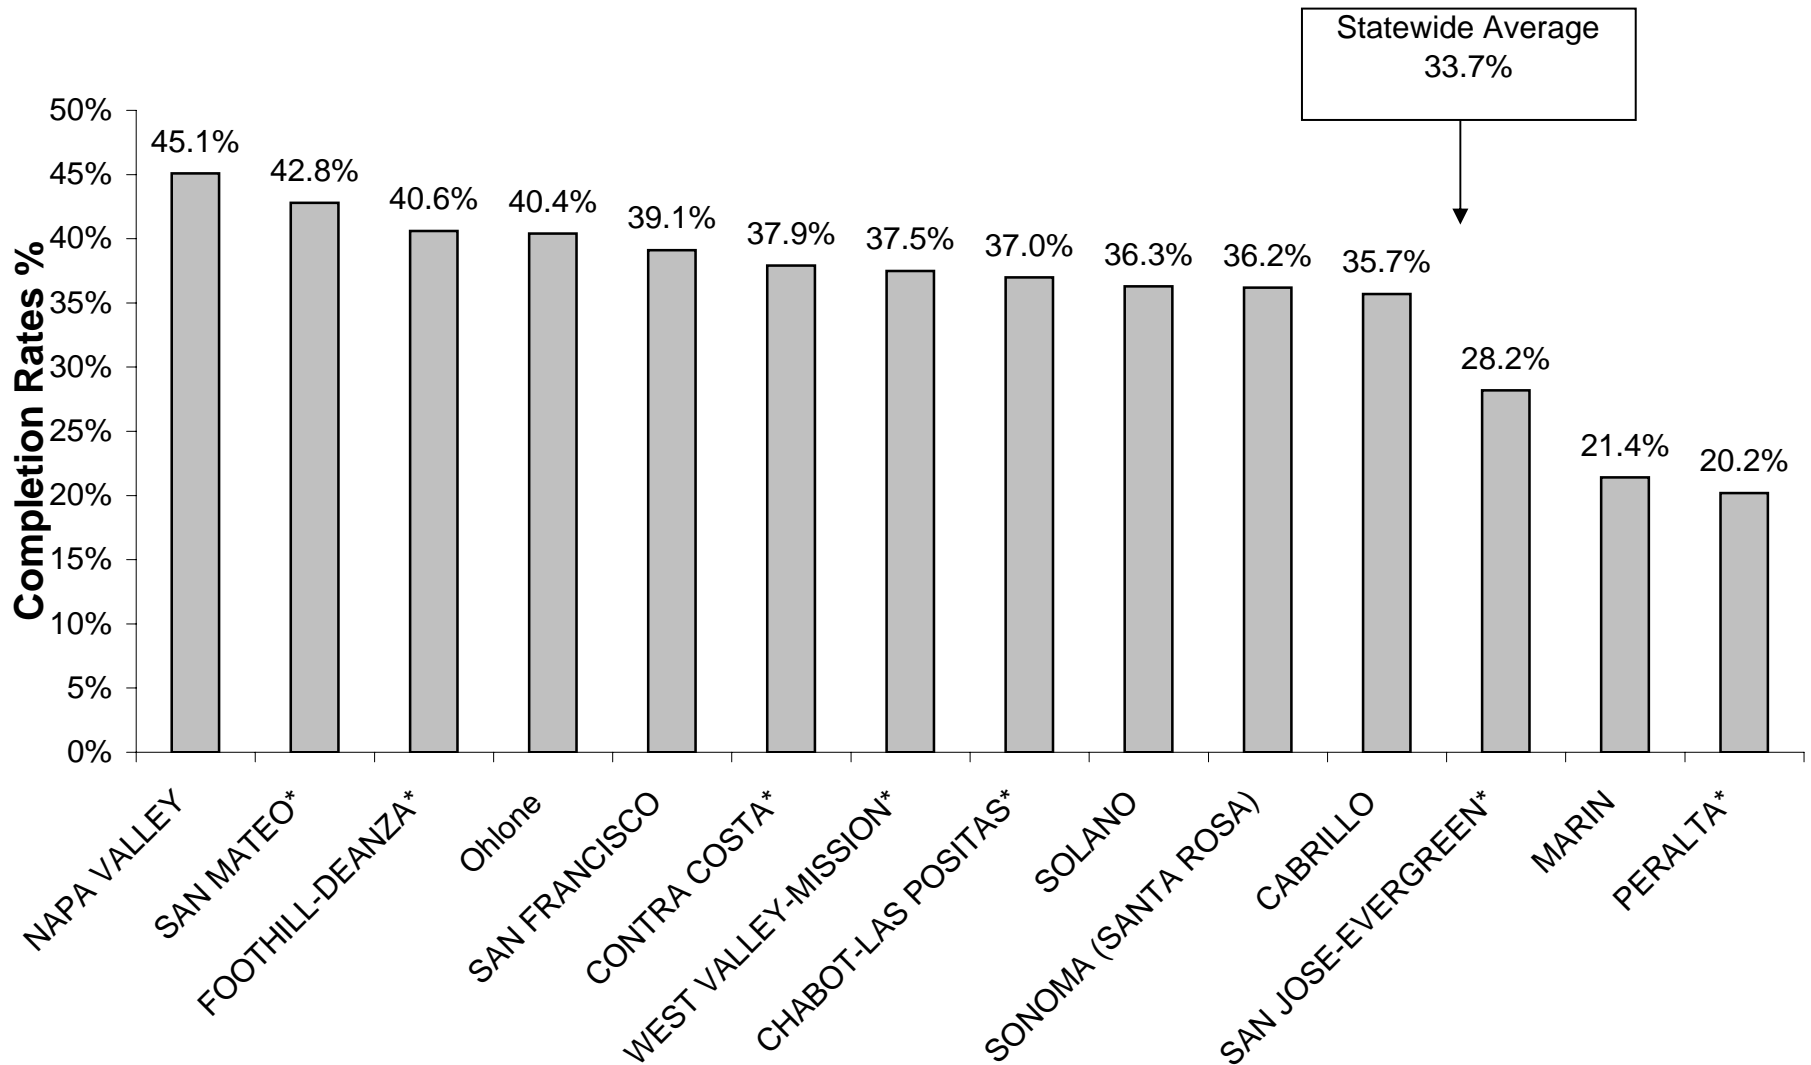

GREATER S. F. BAY AREA COMMUNITY COLLEGE DISTRICTS ASSOCIATE DEGREE & CERTIFICATE COMPLETION RATES 2000-2003

Note: * = Mult-Campus District