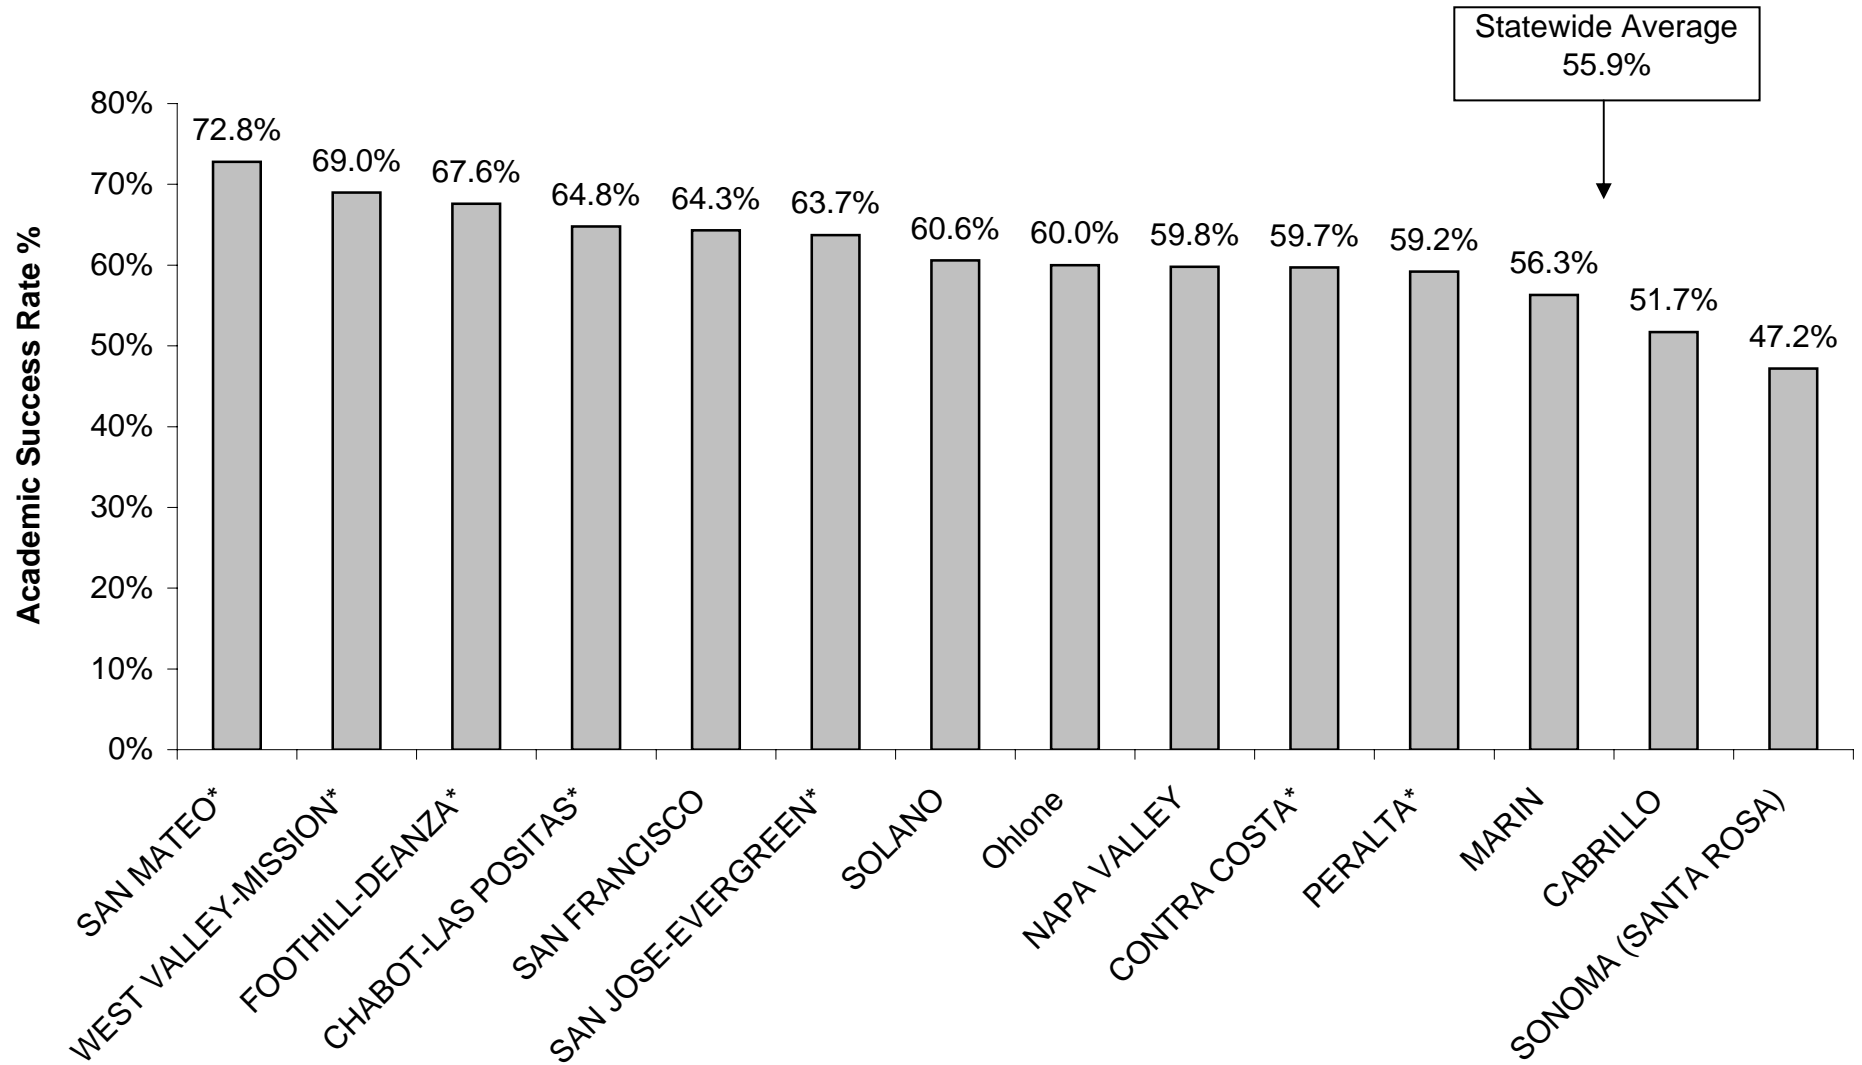

GREATER S. F. BAY AREA COMMUNITY COLLEGE DISTRICTS ACADEMIC SUCCESS RATES* 2000-2003

[*Transfer Rates & Associate Degree/Certificate Completion Rates Combined]

Note: * = Multi-Campus District