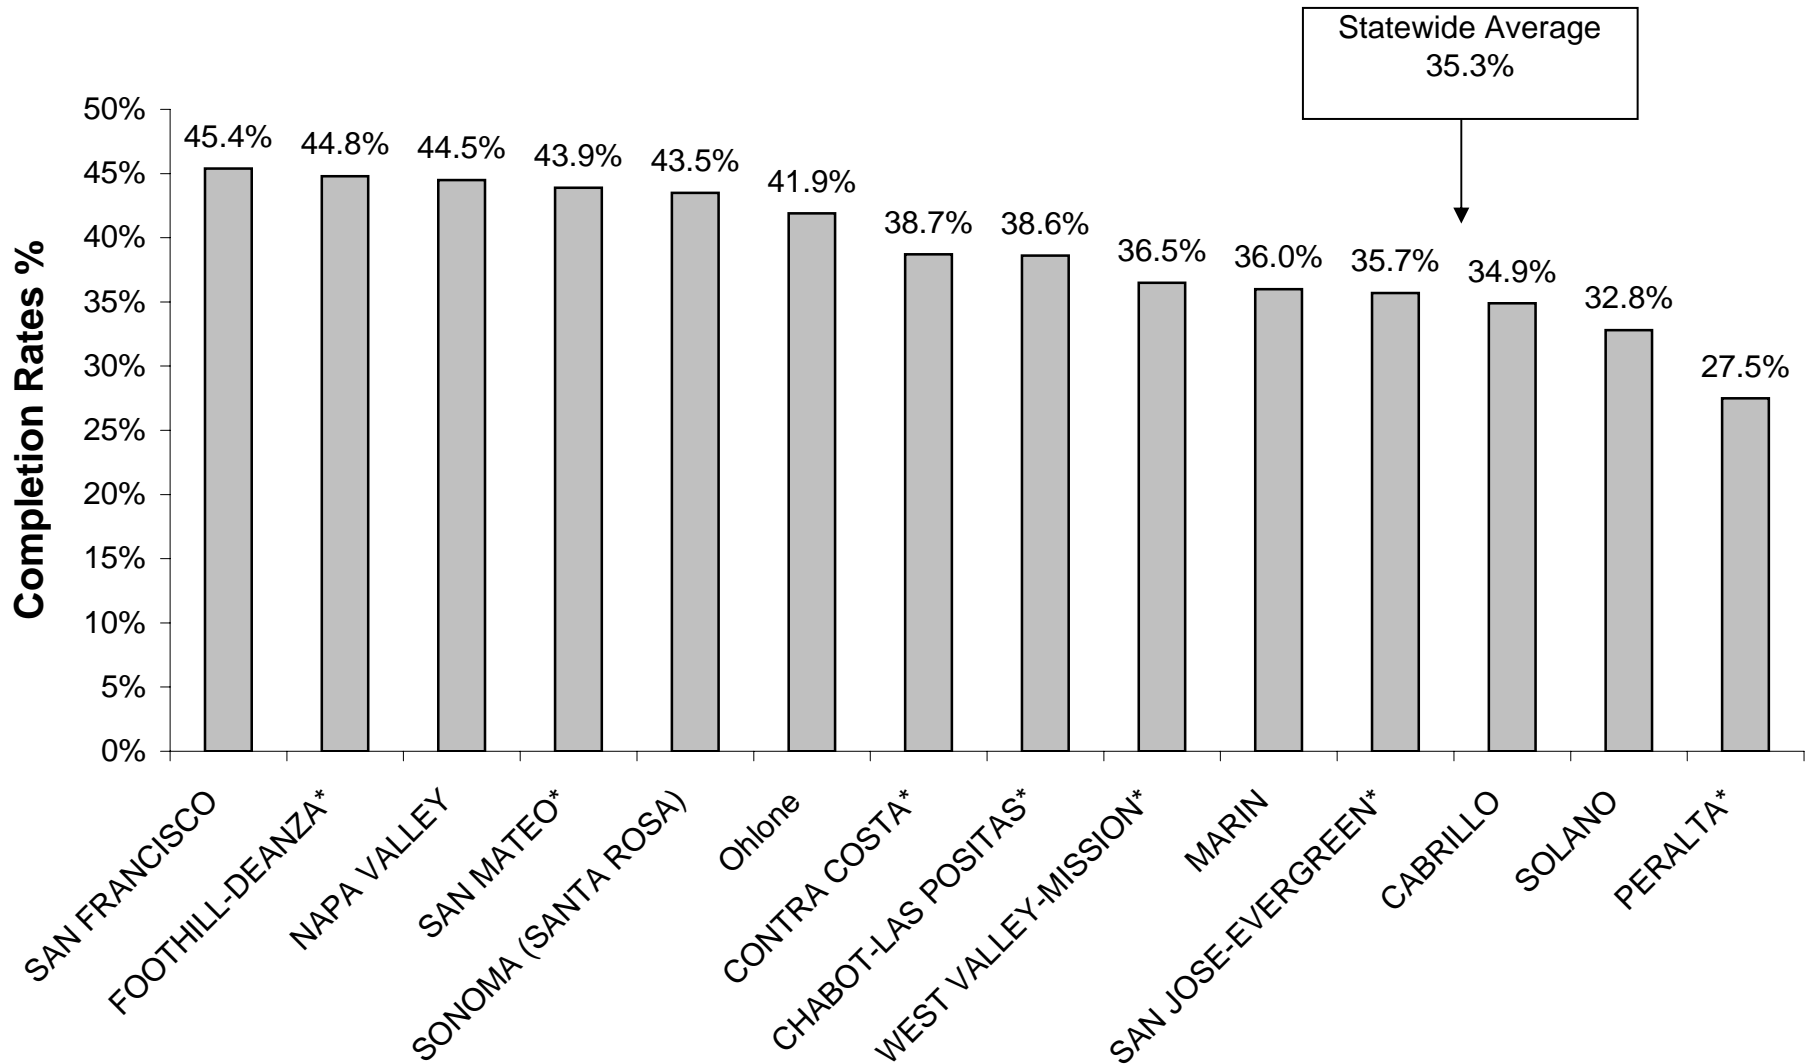

GREATER S. F. BAY AREA COMMUNITY COLLEGE DISTRICTS ASSOCIATE DEGREE & CERTIFICATE COMPLETION RATES 2001-2004

Note: * = Mult-Campus District