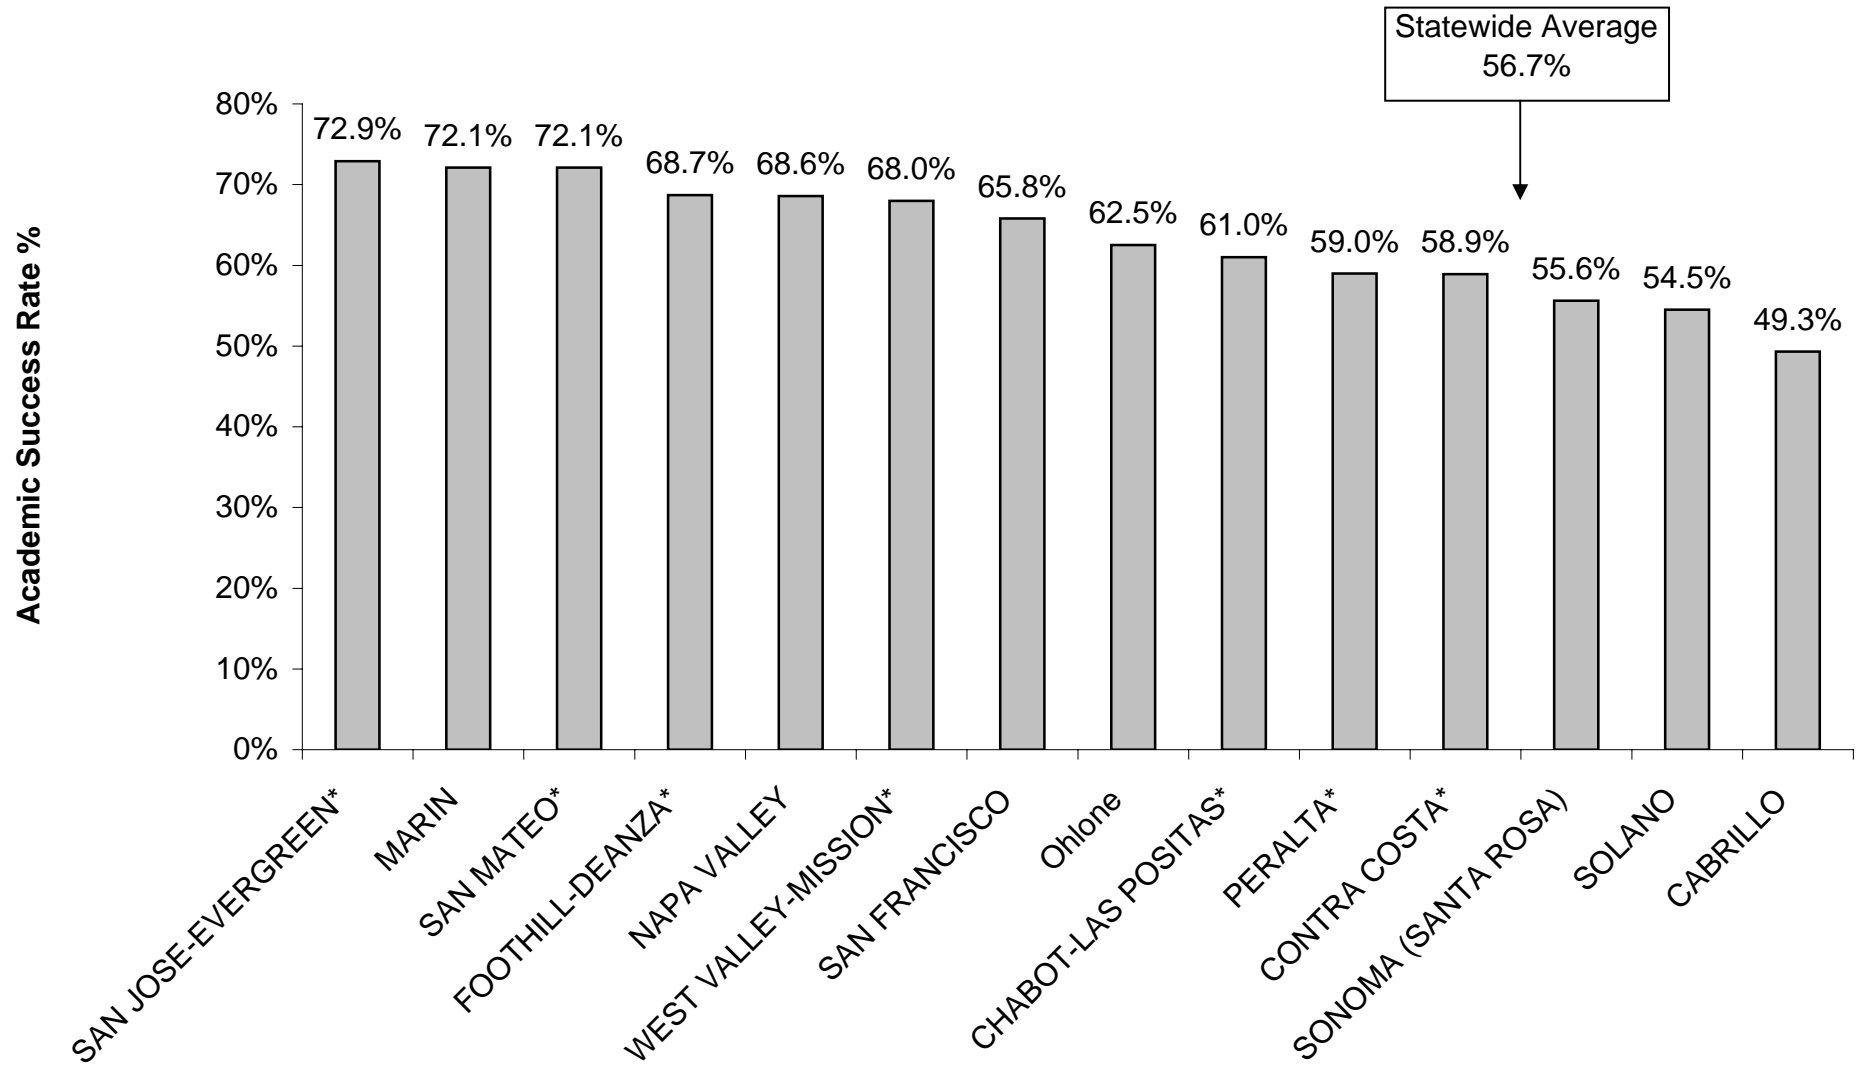

GREATER S. F. BAY AREA COMMUNITY COLLEGE DISTRICTS ACADEMIC SUCCESS RATES* 2001-2004

[*Transfer Rates & Associate Degree/Certificate Completion Rates Combined]

Note: * = Multi-Campus District