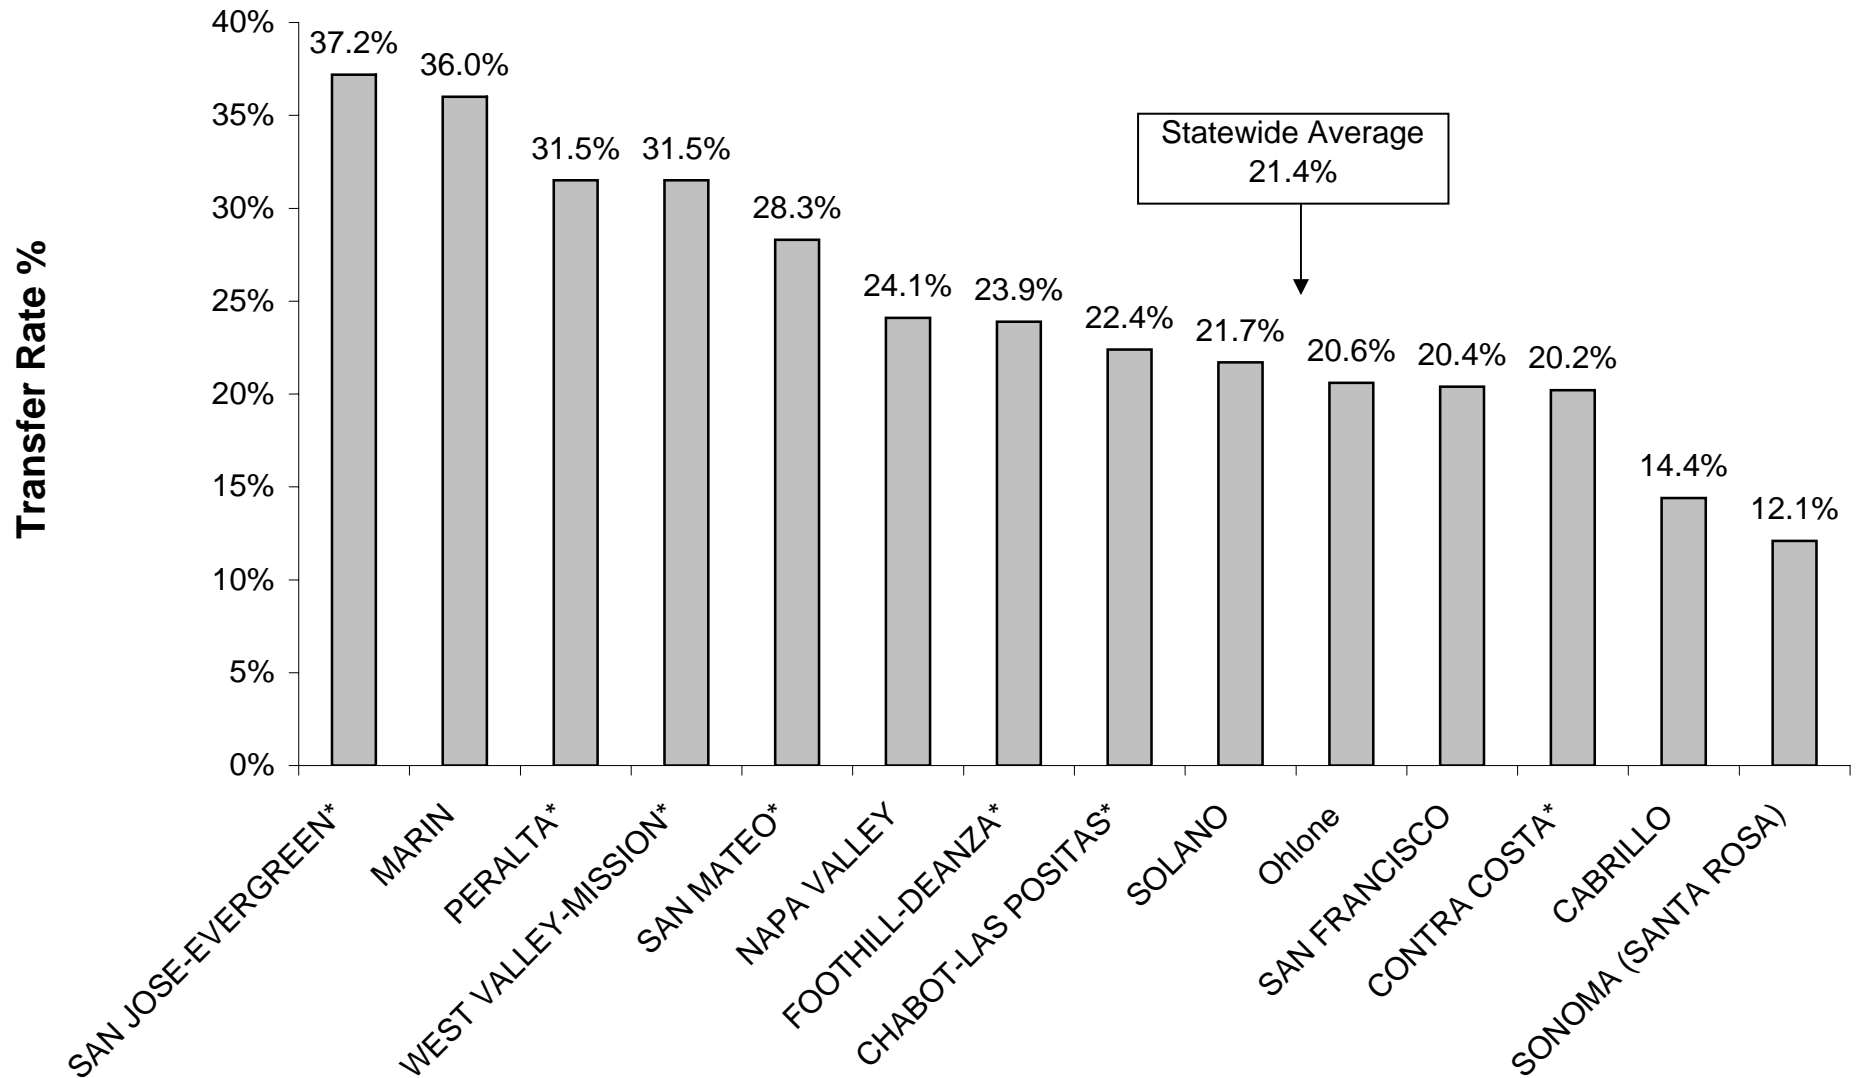

GREATER S. F. BAY AREA COMMUNITY COLLEGE DISTRICTS TRANSFER RATES 2001-2004

Note: * = Multi-Campus District