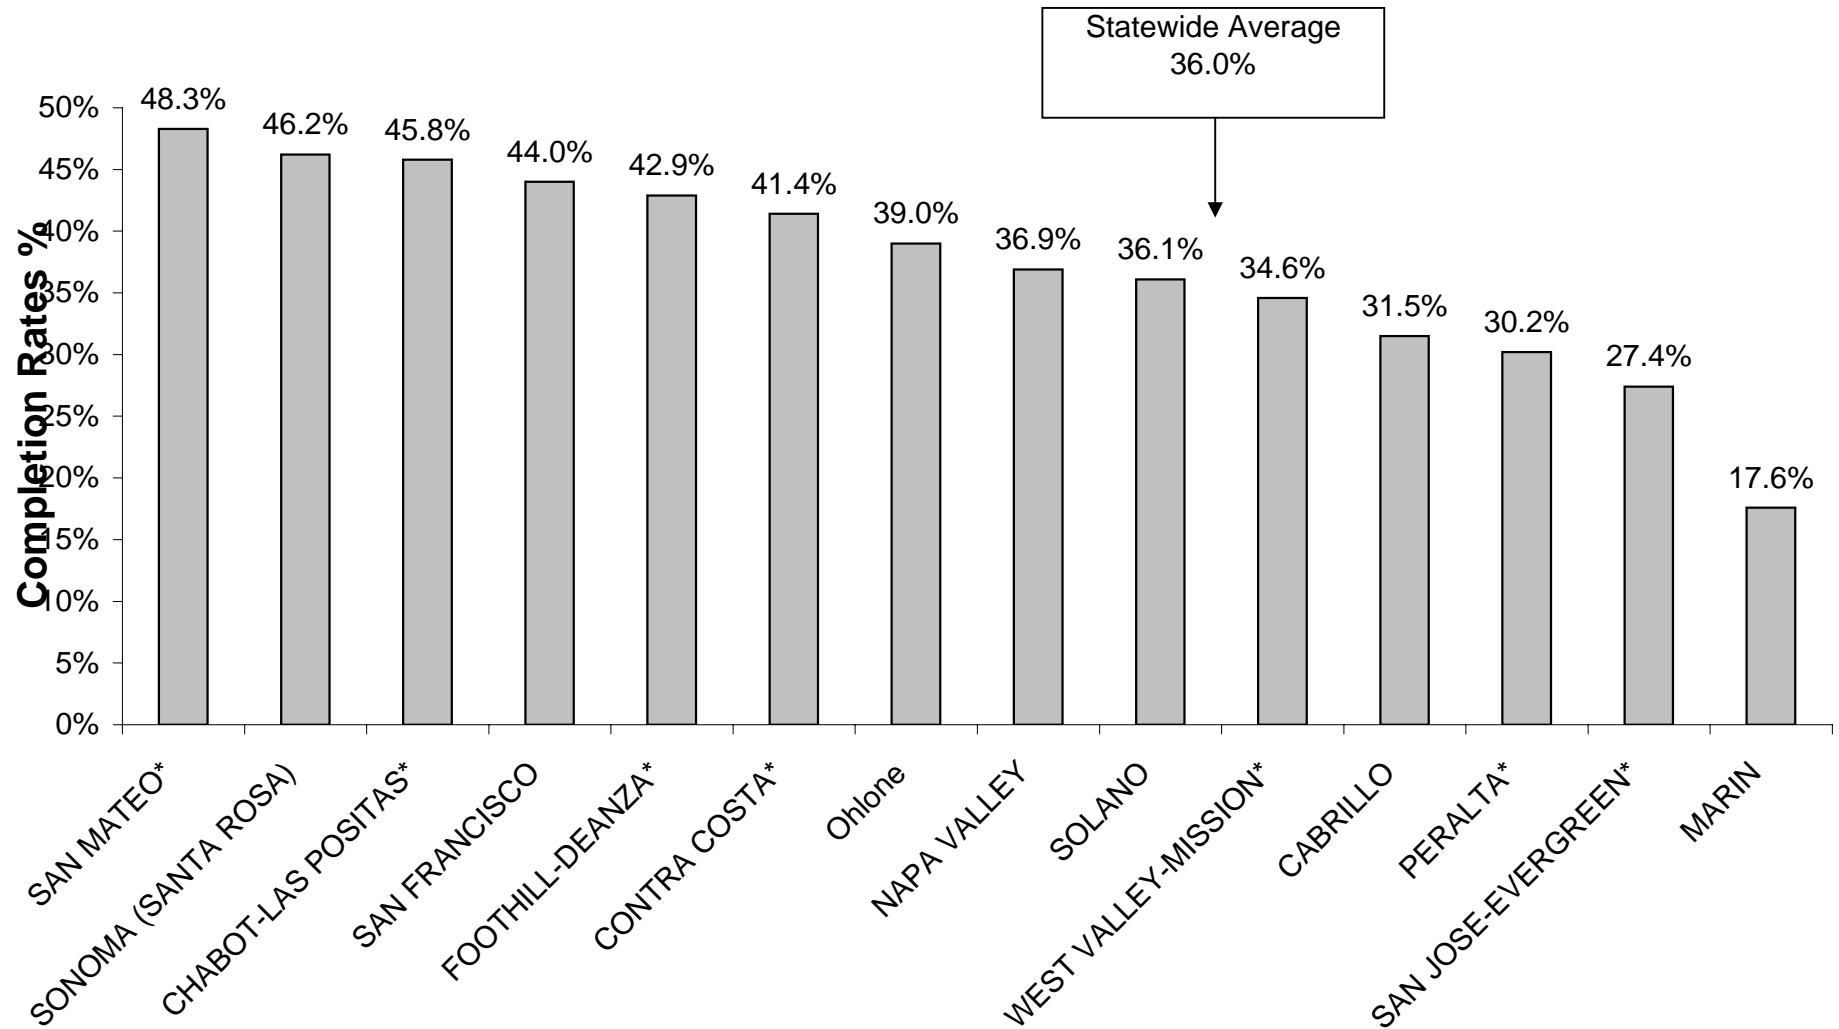

GREATER S. F. BAY AREA COMMUNITY COLLEGE DISTRICTS ASSOCIATE DEGREE & CERTIFICATE COMPLETION RATES 2002-2005

Note: * = Mult-Campus District