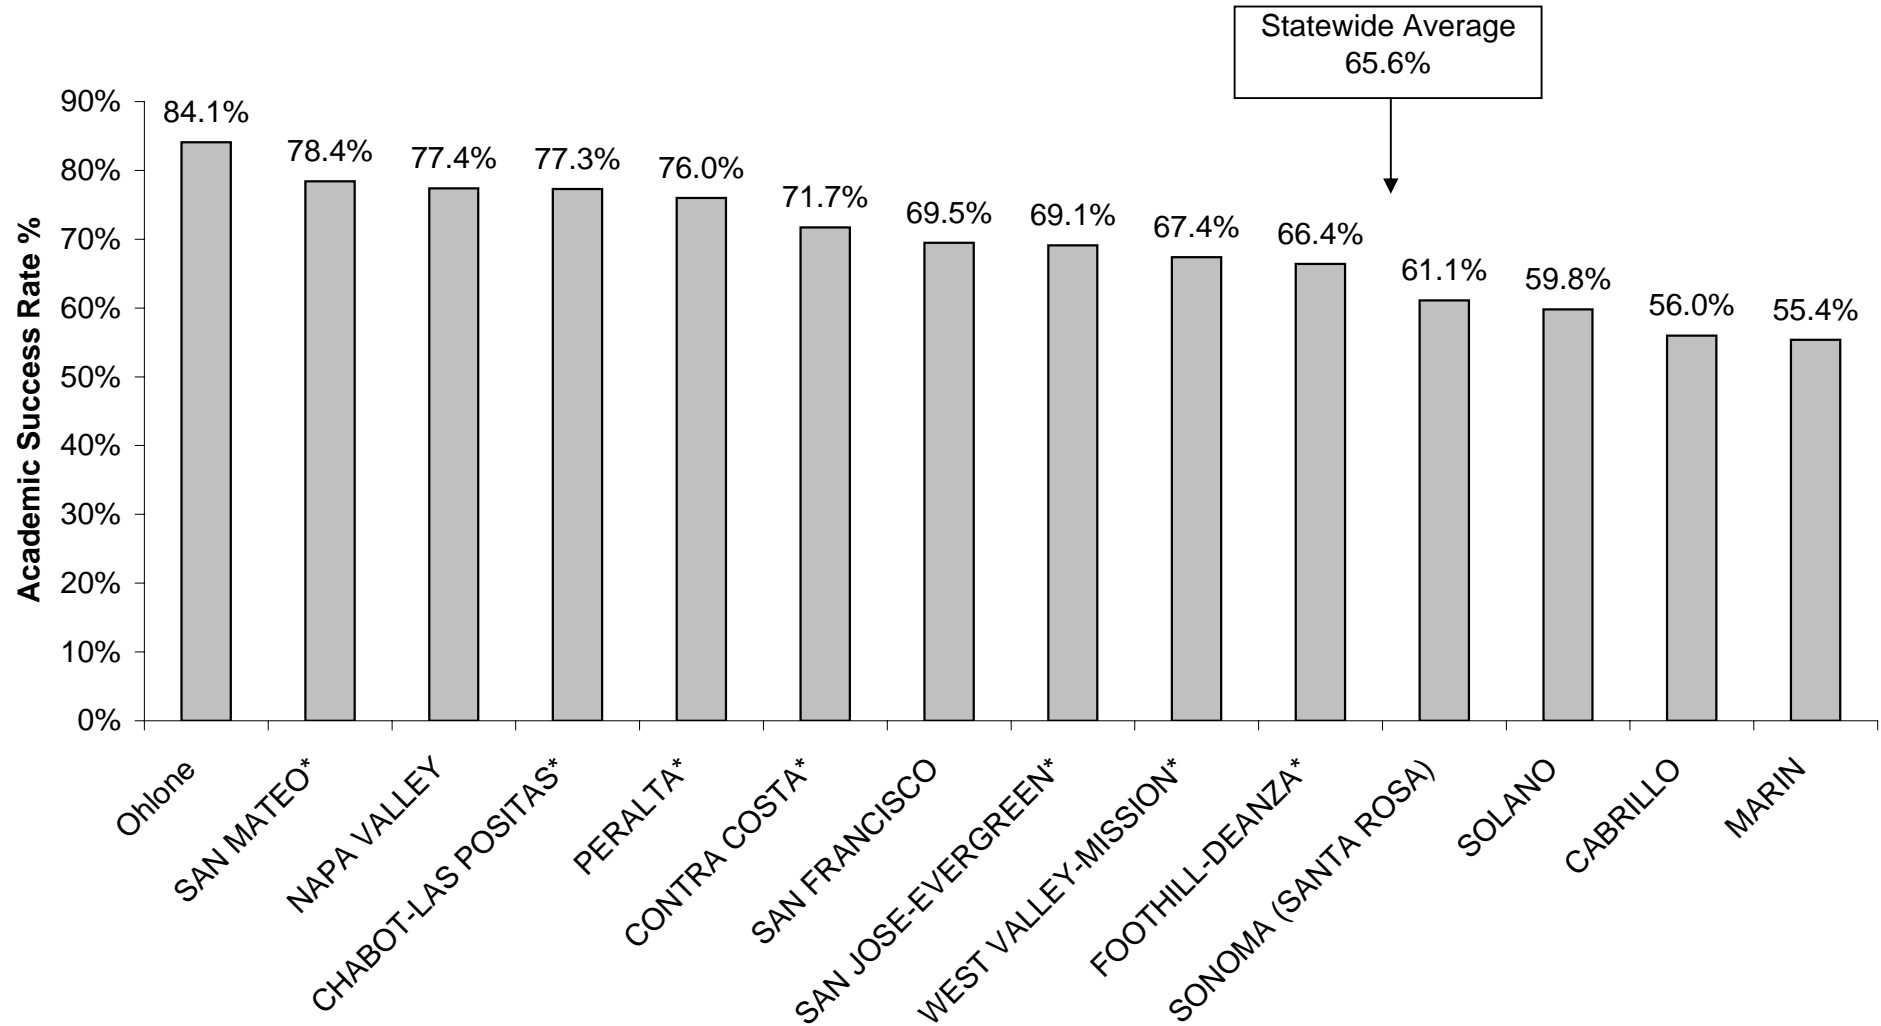

GREATER S. F. BAY AREA COMMUNITY COLLEGE DISTRICTS ACADEMIC SUCCESS RATES* 2002-2005

[*Transfer Rates & Associate Degree/Certificate Completion Rates Combined]

Note: * = Multi-Campus District