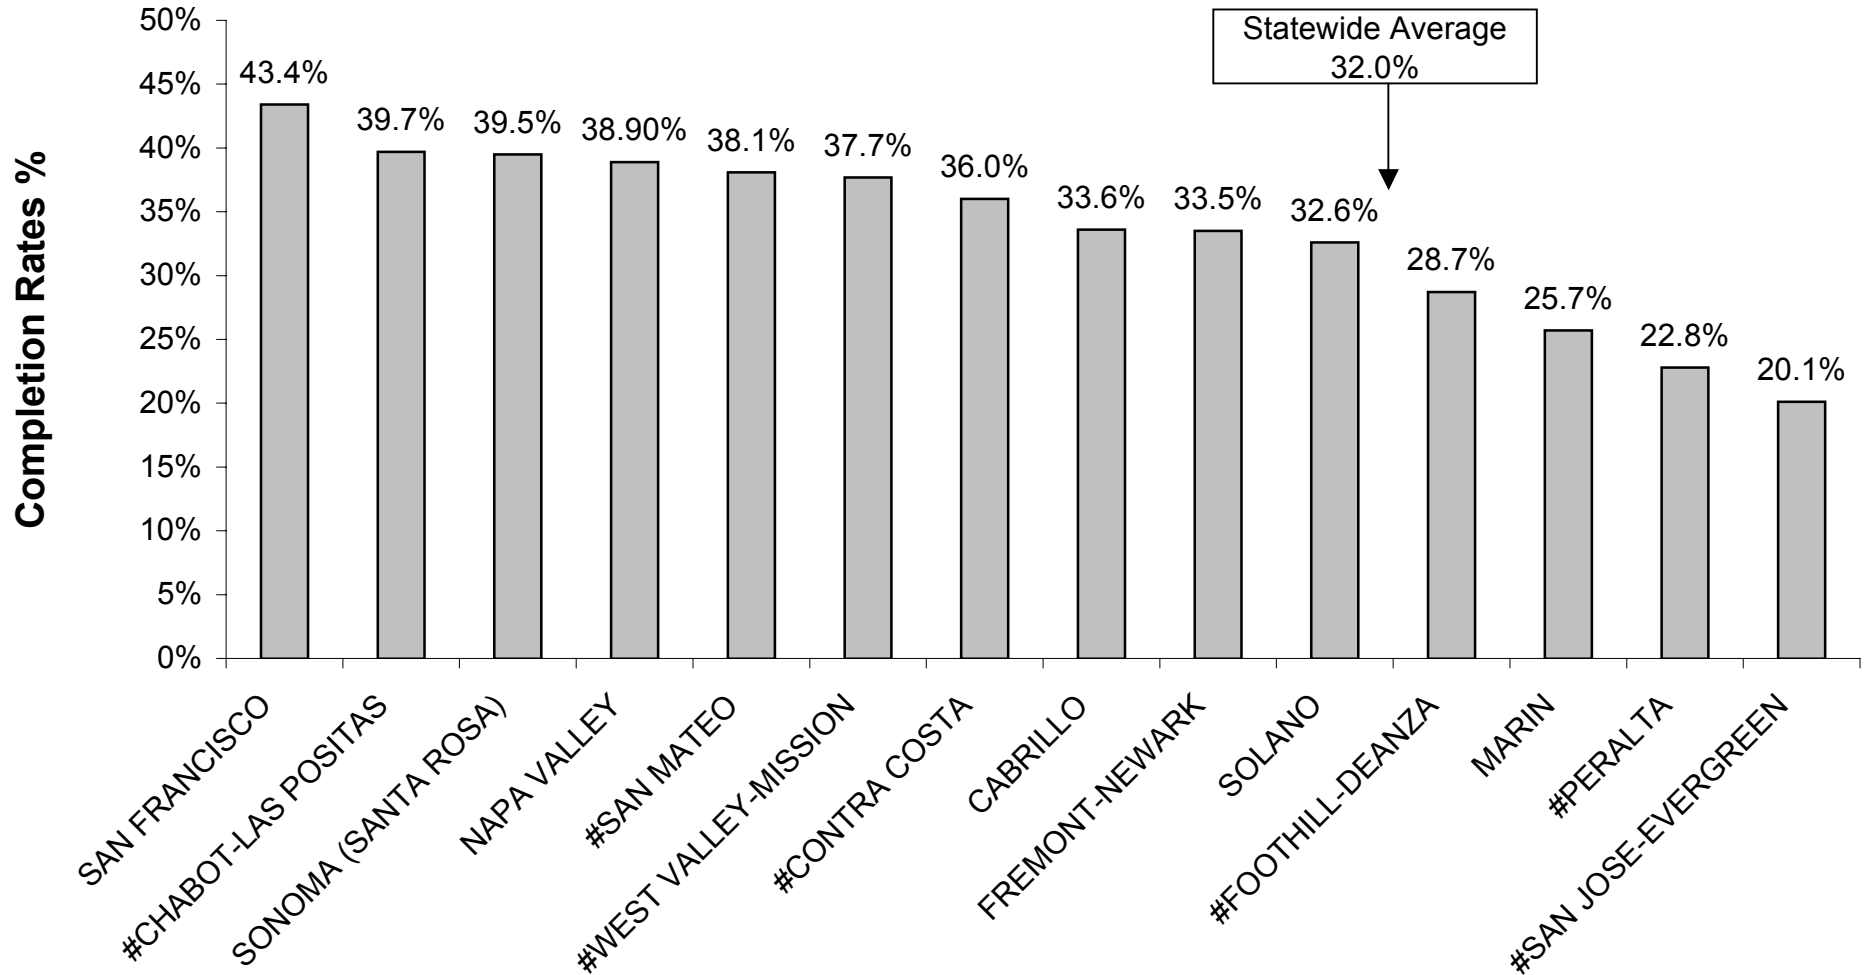

GREATER S. F. BAY AREA COMMUNITY COLLEGE DISTRICTS ASSOCIATE DEGREE & CERTIFICATE COMPLETION RATES 1996 - 1999

Note: # = Mult-Campus District