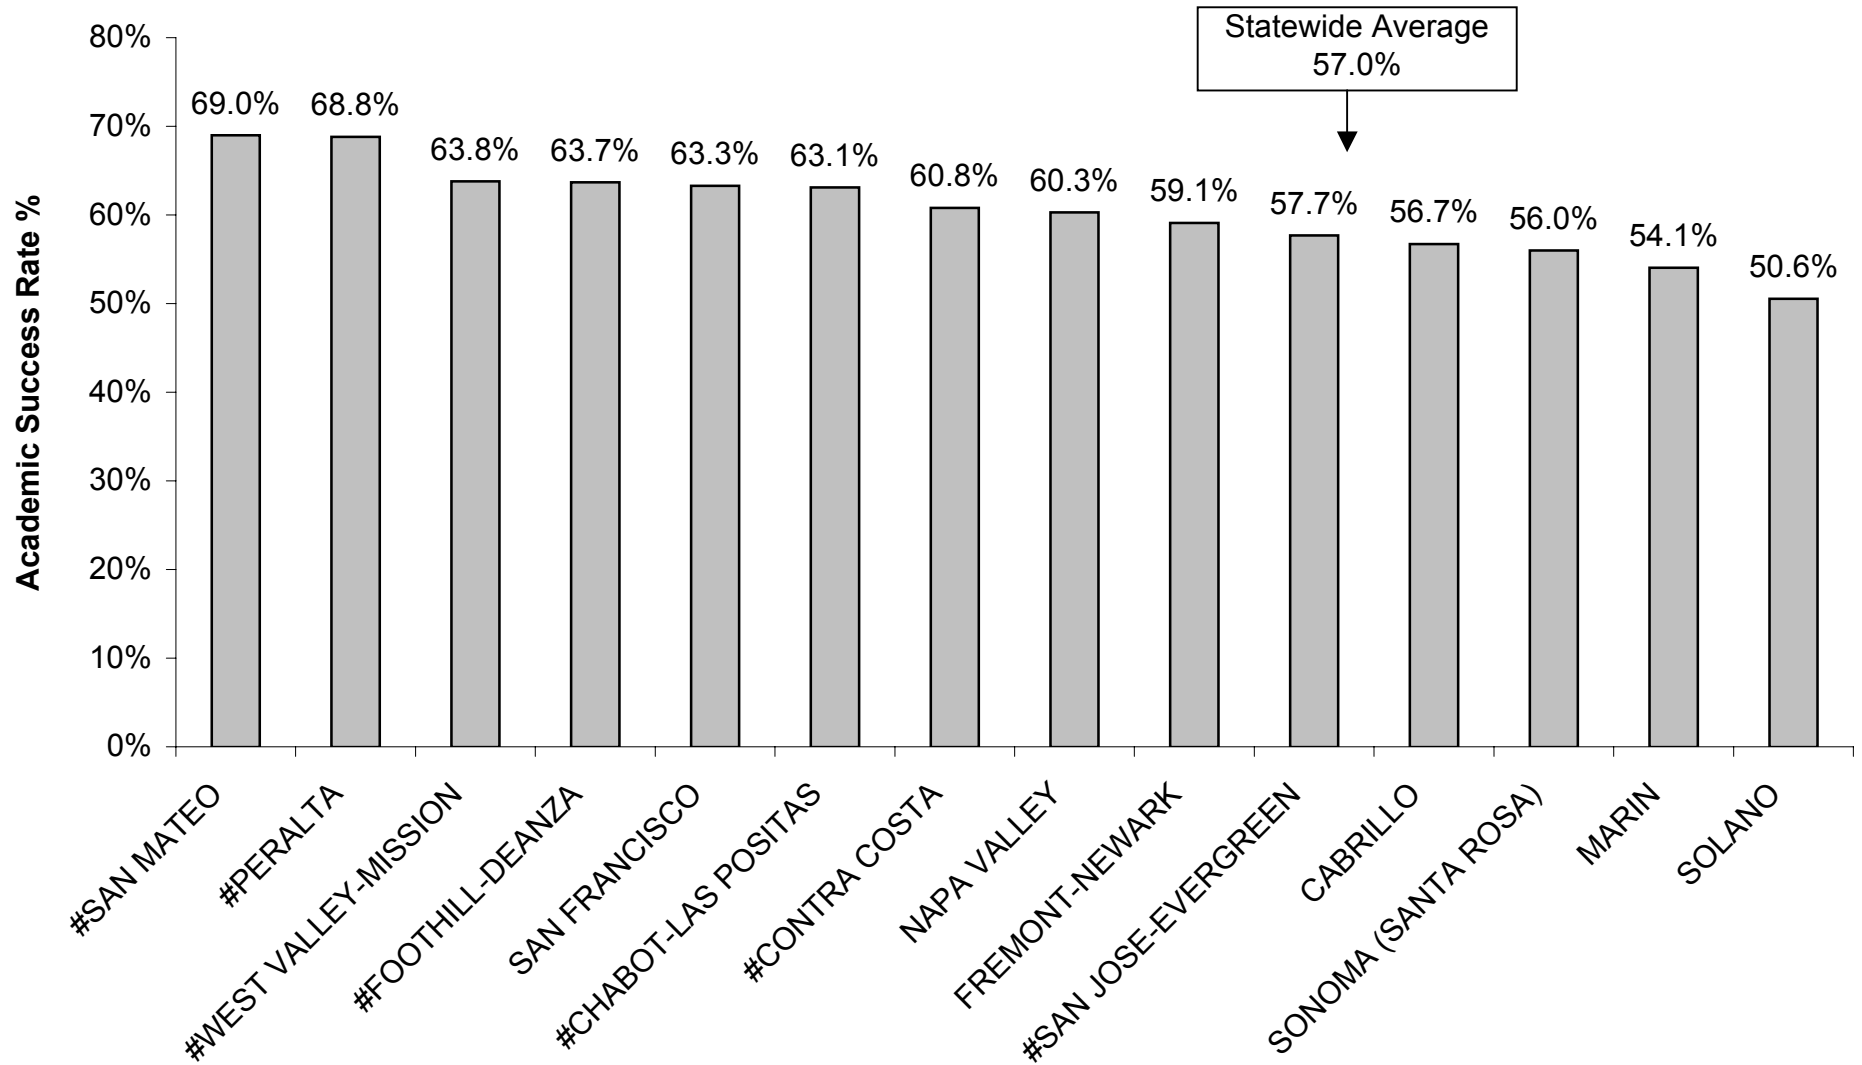

GREATER S. F. BAY AREA COMMUNITY COLLEGE DISTRICTS ACADEMIC SUCCESS RATES* 1996 - 1999

[*Transfer Rates & Associate Degree/Certificate Completion Rates Combined]

Note: # = Multi-Campus District