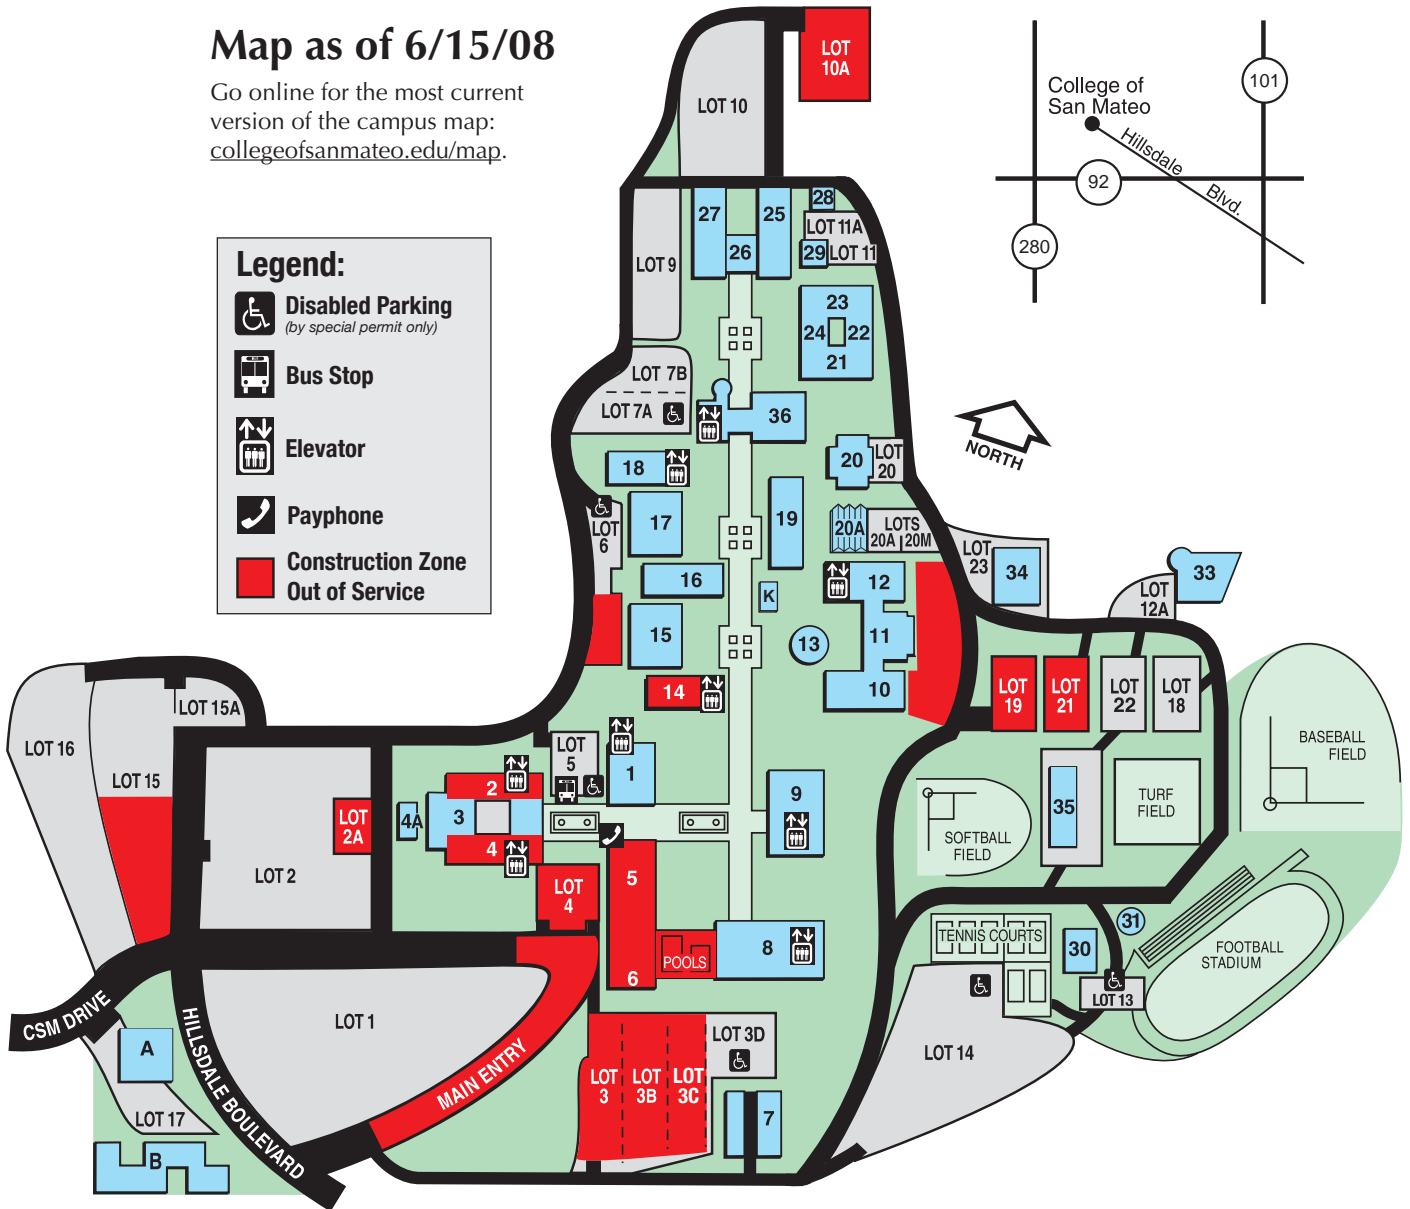

Map as of 6/15/08

Go online for the most current version of the campus map: collegeofsanmateo.edu/map.

Legend:

 **Disabled Parking**
(by special permit only)

 **Bus Stop**

 **Elevator**

 **Payphone**

 **Construction Zone**
Out of Service

9. Library, KCSM-TV/FM

10. Life Science

11. Science Classrooms/Middle College

12. Physical Science

13. Student Activities

14. South Hall

15. Faculty Offices

16. Central Hall, DSPS

21. Cosmetology

22. Dental Assisting

23. Nursing Lab

24. Locker Rooms

25. Machine Tool Tech., Manufacturing Tech., ITS/Media Services

26. Technology Classrooms

27. Graphics, Multimedia, Welding

28. Test Cell

29. NPA Lab, CIS Lab

30. Team House

31. Ticket Booth

33. Lazarus Child Development Center

34. Bookstore

35. Moore Regional Public Safety Center

36. Science Building/Planetarium

A. District Administrative Offices - 3401 CSM Drive