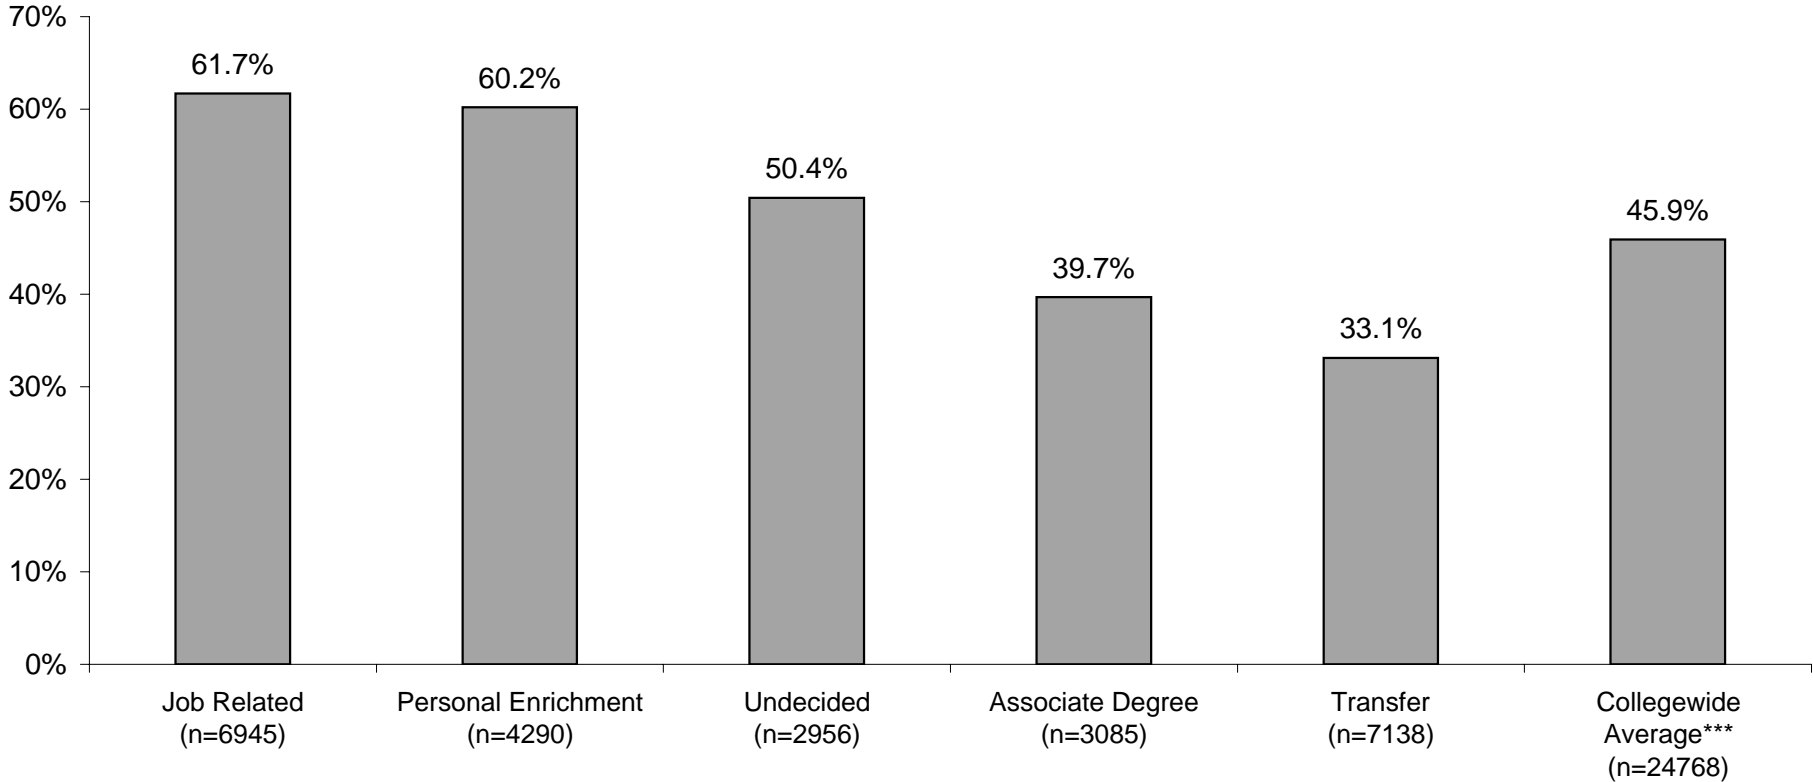

Figure 7
Non-Persistence Rates CSM Non-Persisting First-Time Students*
Fall 1993 - Spring 2006 (13 Academic Years/26 Terms)**
By Educational Goal

*Tracking first-time & first-time transfer students only
 **Fall & Spring enrollments only -- Excludes Summer
 ***Excludes Missing