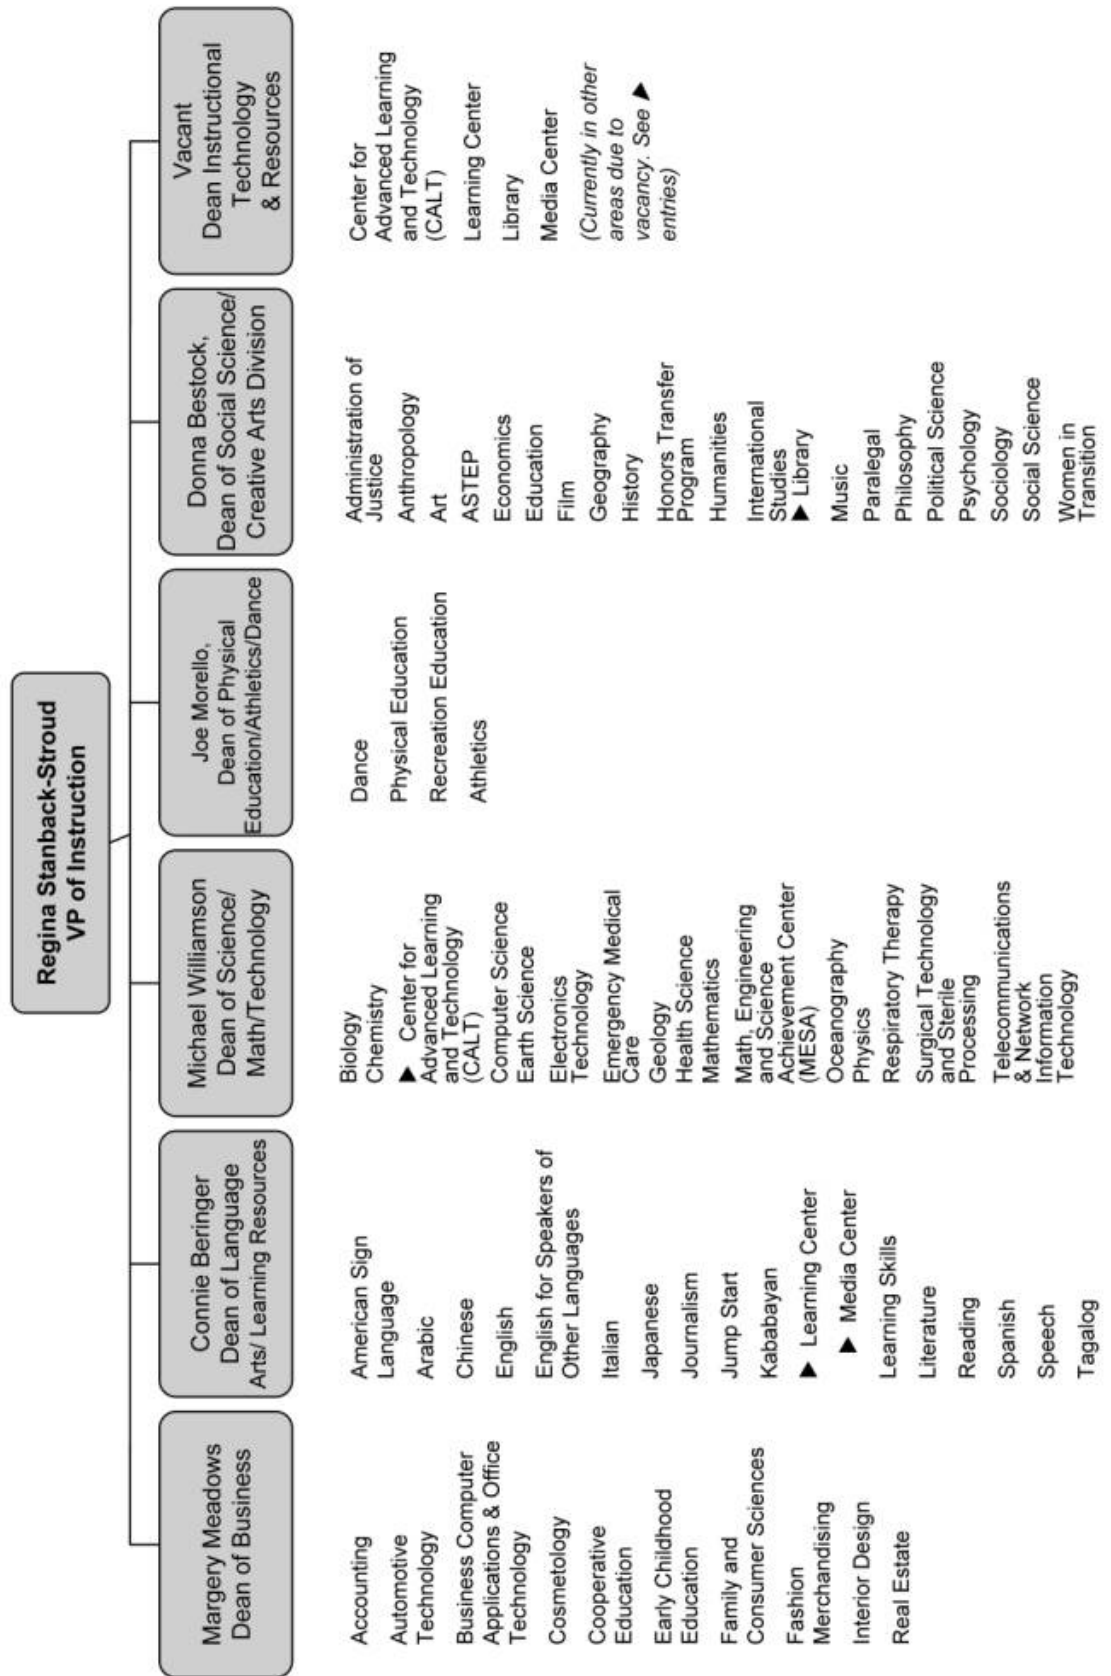

Organizational Charts

Skyline College Organizational Chart

Skyline College Function Delineation Chart

San Mateo Community College District Organizational Chart

Skyline College Organizational Chart- Fall 2007

* Denotes members of Cabinet

Skyline College Function Delineation Chart- Fall 2007

San Mateo County Community College District District Office