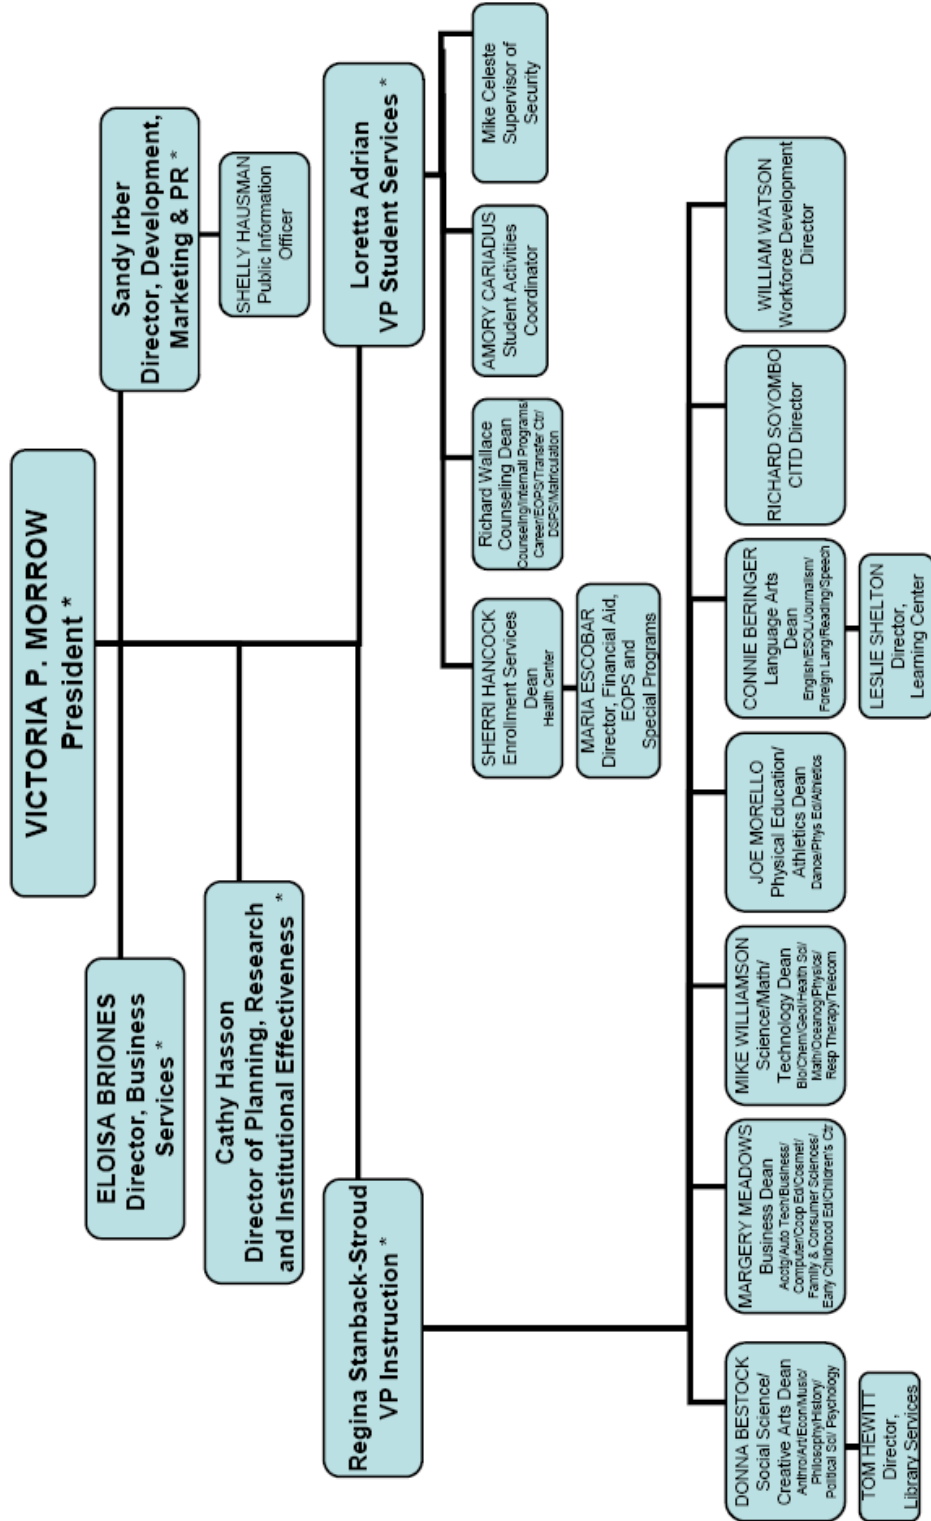

Organizational Charts

Skyline College Organizational Chart

Skyline College Function Delineation Chart

San Mateo Community College District Organizational Chart

Skyline College Organizational Chart- Fall 2007

* Denotes members of Cabinet

Skyline College Function Delineation Chart- Fall 2007

San Mateo County Community College District District Office